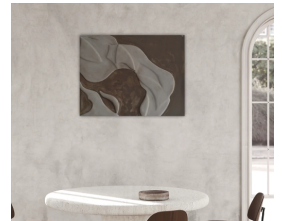

**Beneath the Surface**

**Call for Price**

"Her beauty is raw and wild"

This piece is a mixture of plaster and resin. Created to encapsulate the beauty found in raw, neutral surfaces and walls. She holds texture with each curve and peak.

Neutral with touches of raw grey

Perfect with a box gallery frame.

Frame	None
Medium	Mixed
Height	76.00 cm
Width	61.00 cm
Artist	Andiswa Bhungane
Year	2022