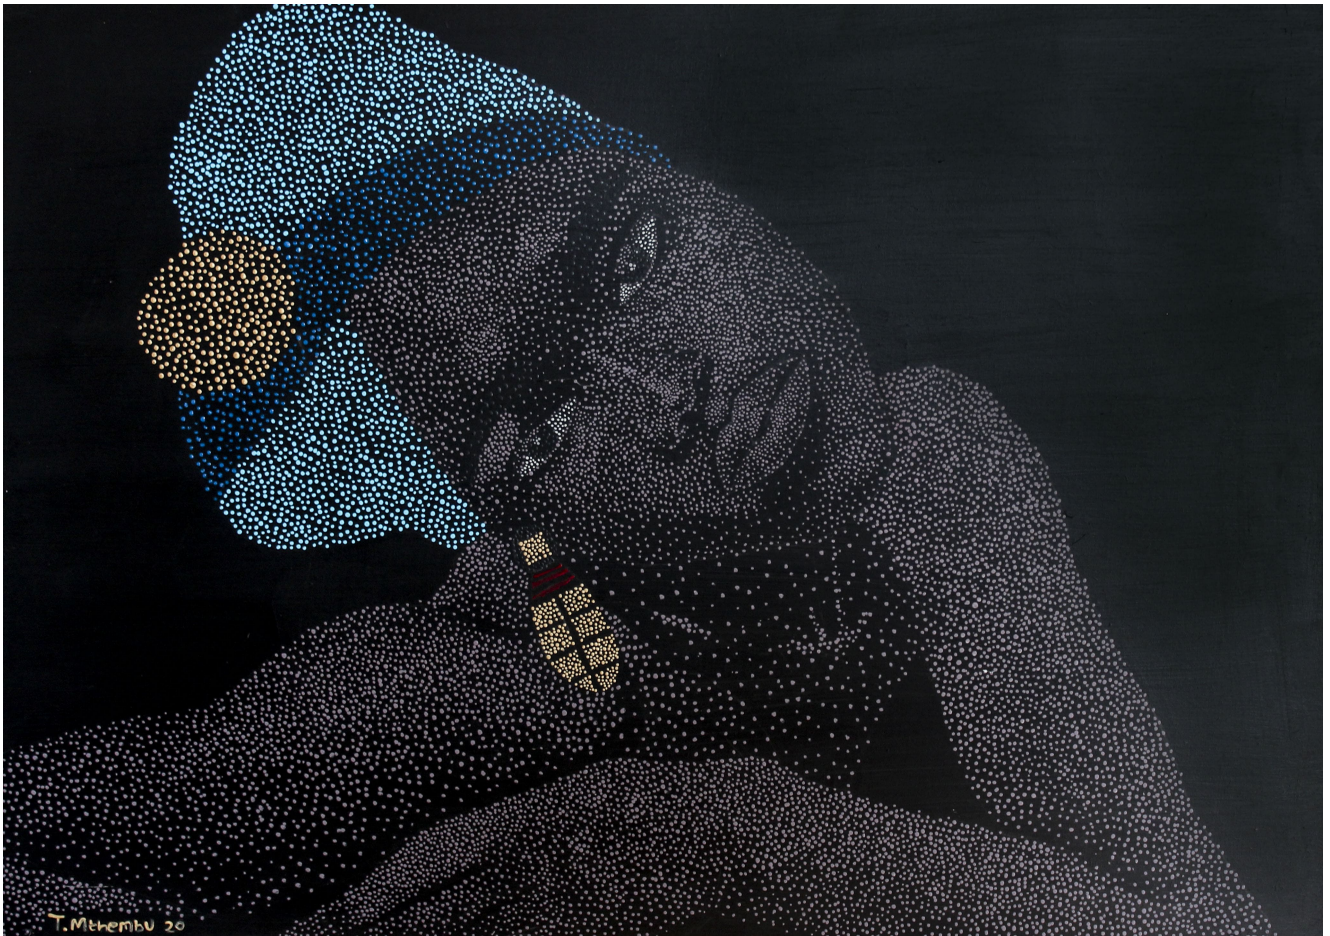

**Somnguni II**

**Call for Price**

Frame	None
Medium	Acrylic on Superwood
Height	65.00 cm
Width	42.00 cm
Artist	Thembi Mthembu
Year	2020