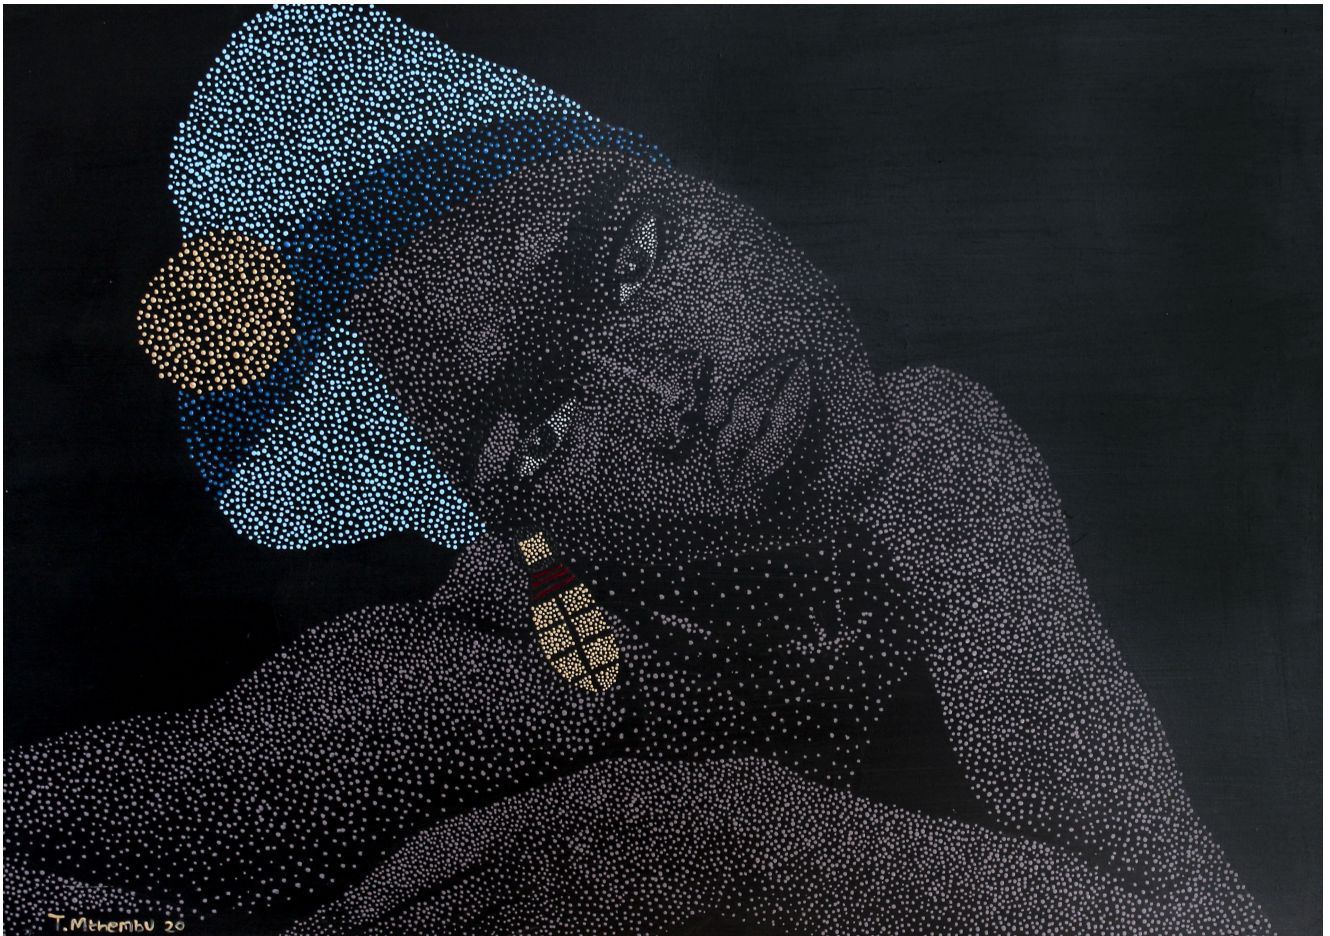

Somnguni II

Call for Price

Frame	None
Medium	Acrylic on Superwood
Height	65.00 cm
Width	42.00 cm
Artist	Thembi Mthembu
Year	2020