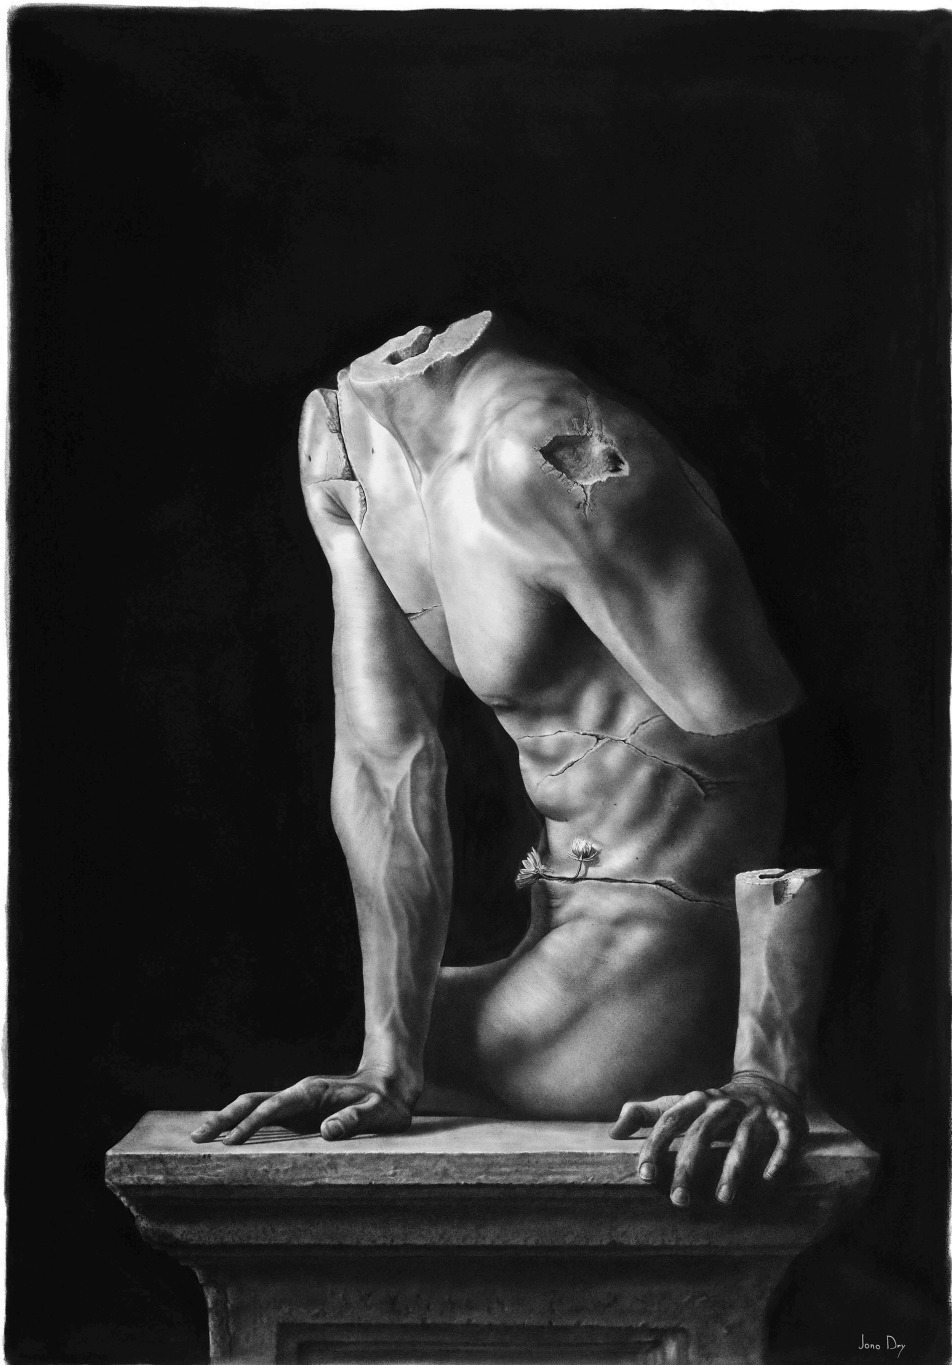

**Ruin**

**Call for Price**

A limited edition print of the original pencil on paper work, *Ruin* shows a hyperrealist drawing of a broken, statuesque figure.

Frame	None
Edition Size	50
Medium	Limited edition giclée print
Height	84.00 cm
Width	59.00 cm
Artist	Jono Dry
Year	2020