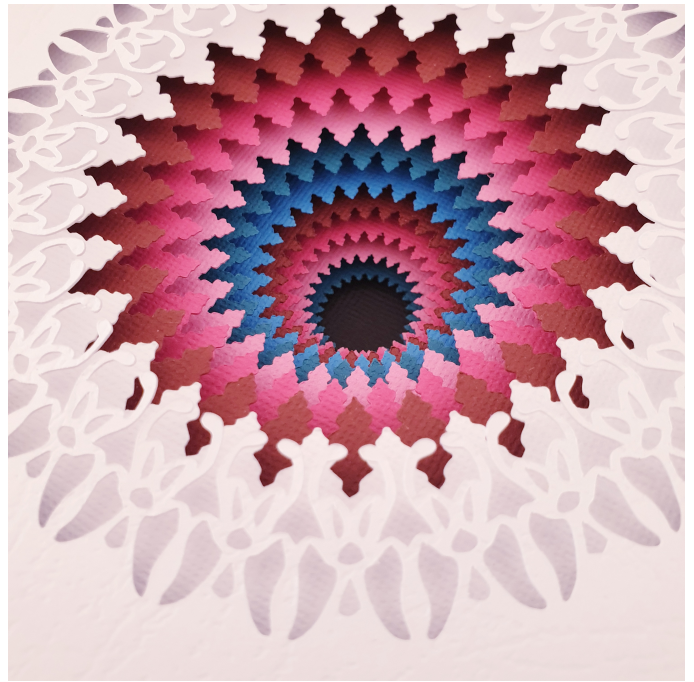

Htrae

Call for Price

This artwork is a one of a kind authentic, original artwork, derived entirely from my own observation and imagination.

Many layers of acid free textured cut paper are used to create depth and to bring this 3 dimensional artwork to life.

from ultraviolet light.

16 x 16 x 5.5 cm (framed) / 14 x 14 x 4 cm (unframed)

Thank you for looking at this artwork.

Frame	White painted wooden frame with Plexi glass front.
Medium	Paper, Wood, Foam board, Glue
Height	16.00 cm
Width	16.00 cm
Artist	Daniel A. du Preez
Year	2022