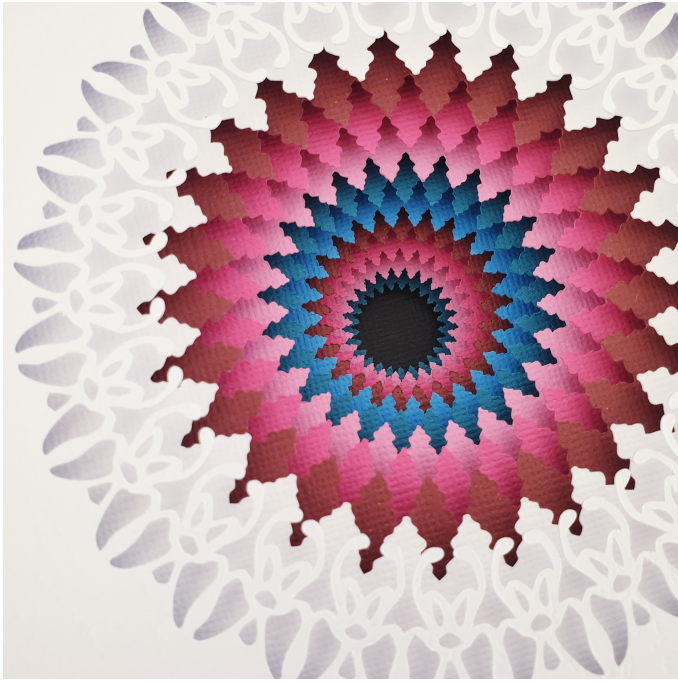

Htrae

Call for Price

This artwork is a one of a kind authentic, original artwork, derived entirely from my own observation and imagination.

Many layers of acid free textured cut paper are used to create depth and to bring this 3 dimensional artwork to life.

I am very proud of my work and stand behind them 100%, only the best materials are used to create these artworks so my collectors can enjoy them for many years to come.

I framed this artwork with a modern white handmade boxed frame that was manufactured specially for this artwork, this frame have a Plexiglas front, this means the artwork is protected

from ultraviolet light.

16 x 16 x 5.5 cm (framed) / 14 x 14 x 4 cm (unframed)

Thank you for looking at this artwork.

Frame	White painted wooden frame with Plexi glass front.
Medium	Paper, Wood, Foam board, Glue
Height	16.00 cm
Width	16.00 cm
Artist	Daniel A. du Preez
Year	2022