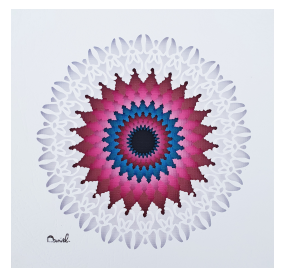

Htrae

Call for Price

This artwork is a one of a kind authentic, original artwork, derived entirely from my own observation and imagination.

Many layers of acid free textured cut paper are used to create depth and to bring this 3 dimensional artwork to life.

I am very proud of my work and stand behind them 100%, only the best materials are used to create these artworks so my collectors can enjoy them for many years to come.

I framed this artwork with a modern white handmade boxed frame that was manufactured specially for this artwork, this frame have a Plexiglas front, this means the artwork is protected

from ultraviolet light.

16 x 16 x 5.5 cm (framed) / 14 x 14 x 4 cm (unframed)

Thank you for looking at this artwork.

Frame	White painted wooden frame with Plexi glass front.
Medium	Paper, Wood, Foam board, Glue
Height	16.00 cm
Width	16.00 cm
Artist	Daniel A. du Preez
Year	2022