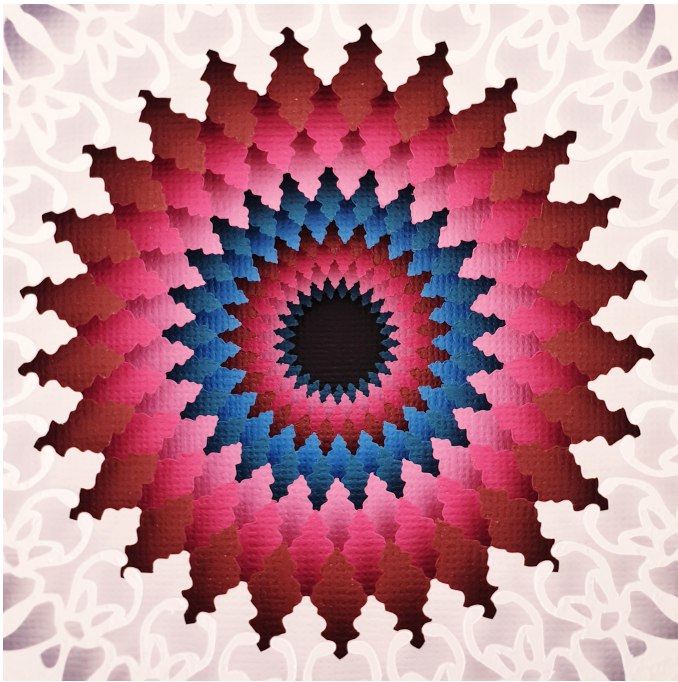

Htrae

Call for Price

This artwork is a one of a kind authentic, original artwork, derived entirely from my own observation and imagination.

Many layers of acid free textured cut paper are used to create depth and to bring this 3 dimensional artwork to life.

from ultraviolet light.

16 x 16 x 5.5 cm (framed) / 14 x 14 x 4 cm (unframed)

Thank you for looking at this artwork.

Frame	White painted wooden frame with Plexi glass front.
Medium	Paper, Wood, Foam board, Glue
Height	16.00 cm
Width	16.00 cm
Artist	Daniel A. du Preez
Year	2022