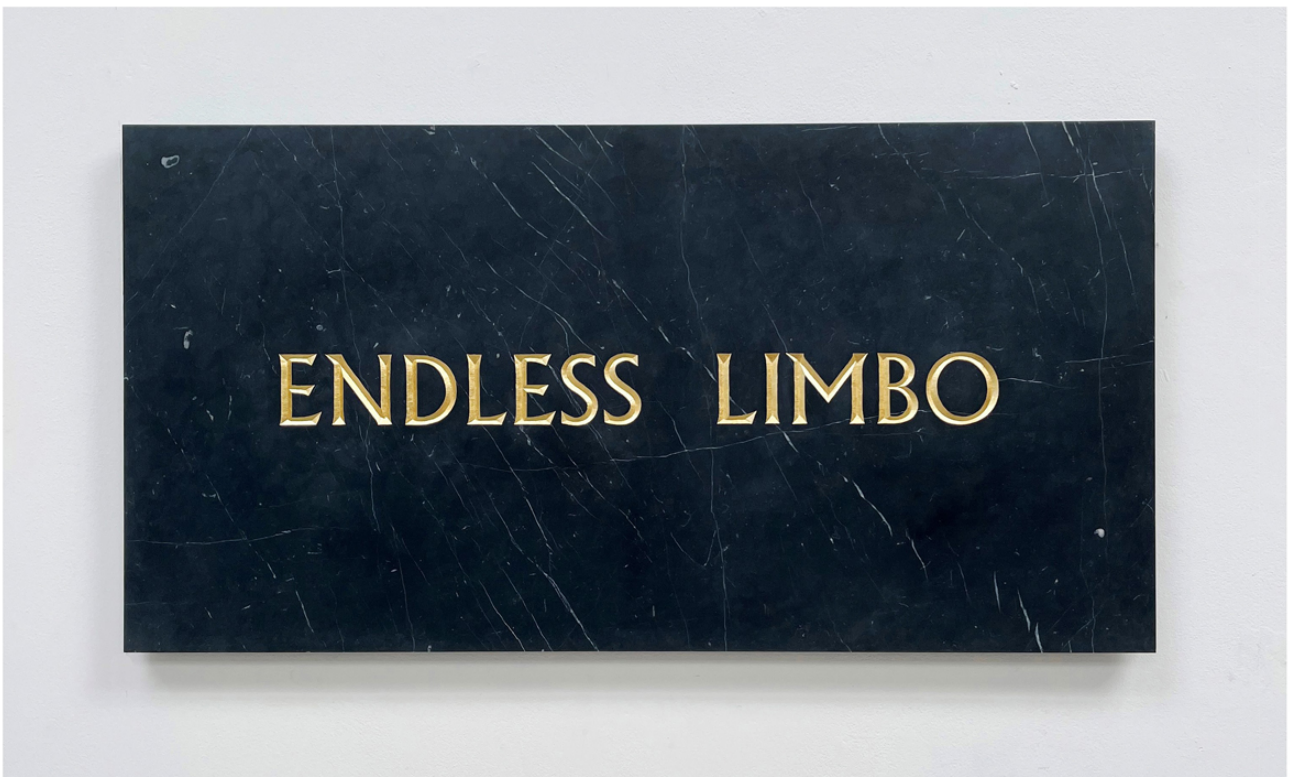

ENDLESS LIMBO

**R 53,000.00 ex.
vat**

Frame	None
Edition Size	3
Medium	Marble and gold leaf
Height	56.00 cm
Width	110.00 cm
Artist	Brett Murray
Year	2022