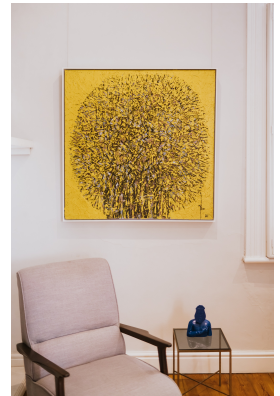

Yellow Forest HSE12/21

Call for Price

Frame	None
Medium	Oil on canvas
Height	103.00 cm
Width	103.00 cm
Artist	Ablade Glover
Year	2021