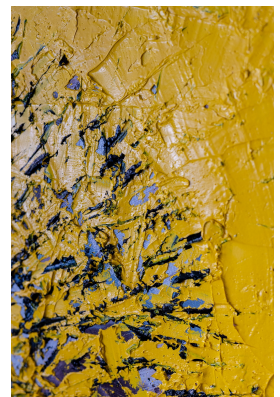

Yellow Forest HSE12/21

Call for Price

Frame	None
Medium	Oil on canvas
Height	103.00 cm
Width	103.00 cm
Artist	Ablade Glover
Year	2021