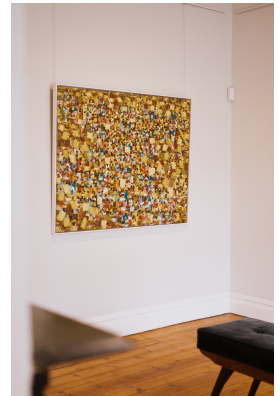

Market Place PROF 29/16

Call for Price