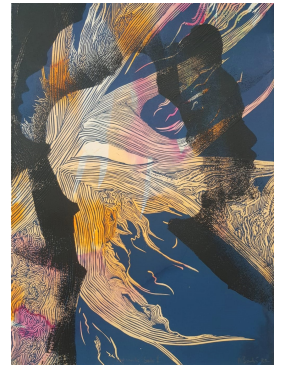

Infinite Self

**R 10,000.00 ex.
vat**

Contour lines and silhouettes superimposed on fluid and vibrant watercolour background.

| | |
|--------|--|
| Frame | Black box frame. |
| Medium | Linocut, water colour and hand printing on archival paper. |
| Height | 50.00 cm |
| Width | 35.00 cm |
| Artist | Mbali Tshabalala |
| Year | 2022 |