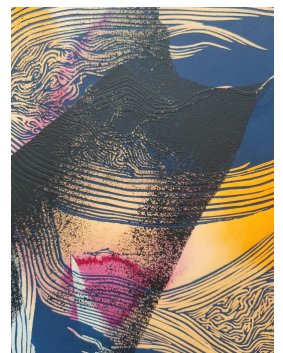

**Infinite Self (i)**

**R 10,000.00 ex.  
vat**

Contour lines and silhouettes superimposed on fluid and vibrant watercolour background.

Frame	Black box frame
Medium	Linocut, water colour and hand printing on archival paper.
Height	50.00 cm
Width	35.00 cm
Artist	Mbali Tshabalala
Year	2022