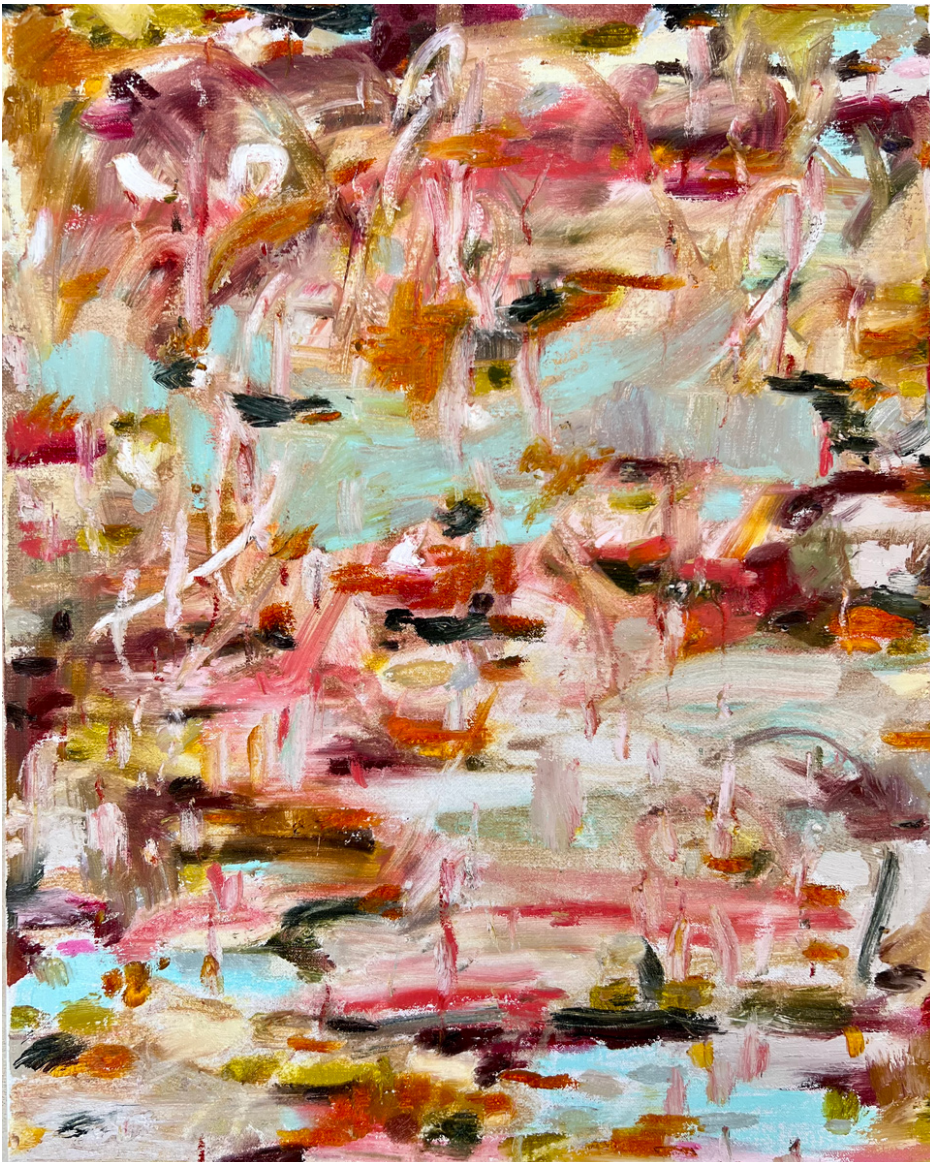

Home is where the heart is (Dalrymple Spring)

Call for Price

Frame	Kiaat wooden box frame by The Atelier, Johannesburg. Size: 255 x 348 mm
Medium	Oil on linen
Height	61.00 cm
Width	50.80 cm
Artist	Hedwig Barry
Year	2022