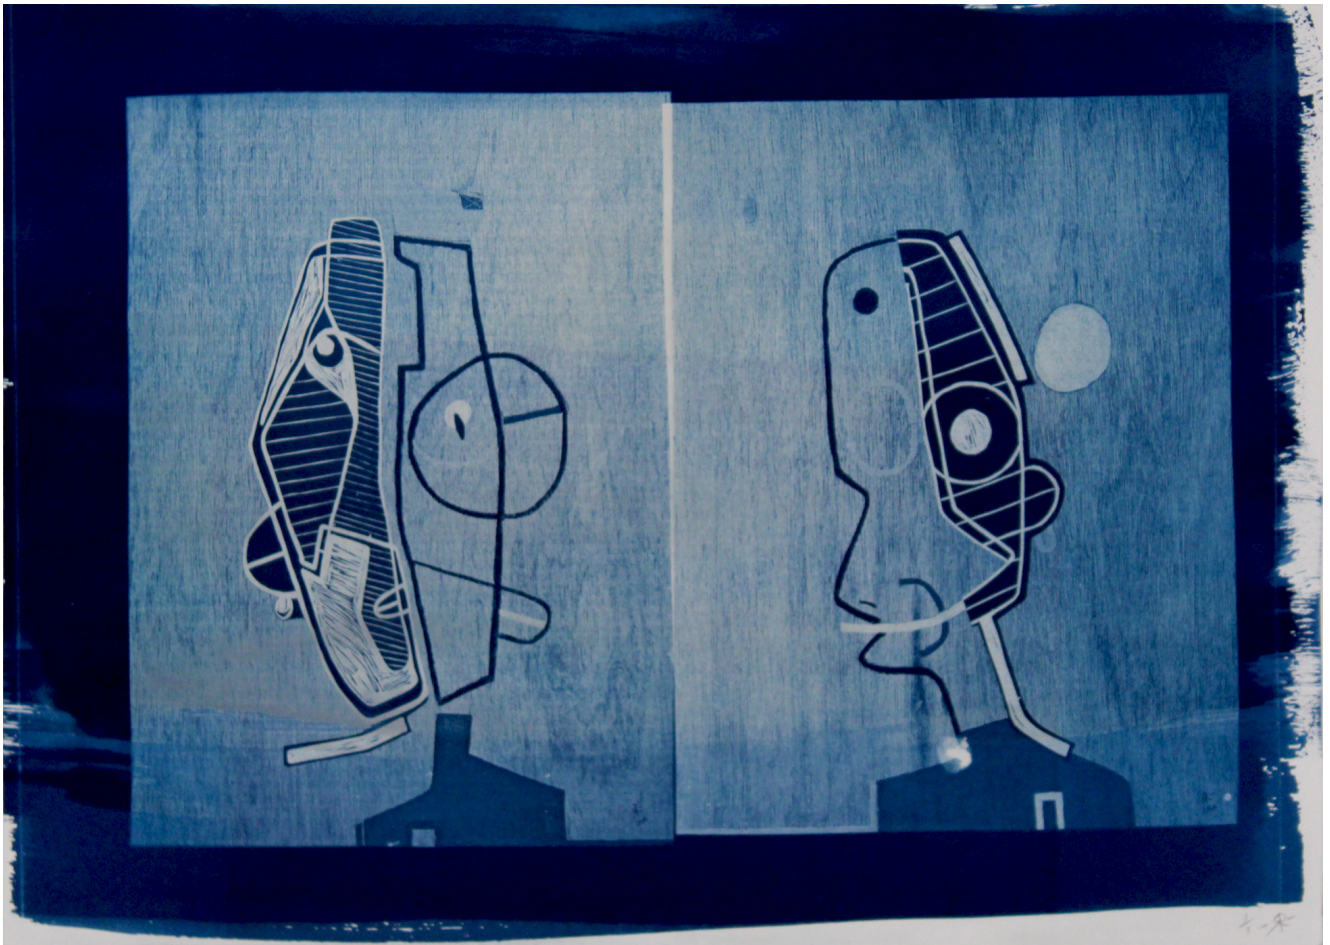

Popeye and Olive

R 5,652.17 ex. vat

Frame	None
Medium	cyanotype on paper
Height	29.00 cm
Width	41.00 cm
Artist	Renée Rossouw
Year	2023