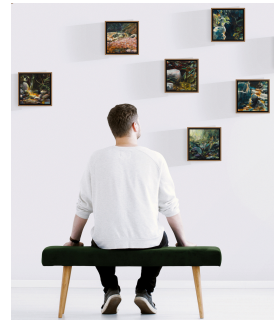

Everything you can imagine

R 4,200.00 ex. vat

This collection of work is an ongoing homage to Nature, specifically inspired by the wilderness of the mountains that surround the artist's home town of Stellenbosch. Each piece is an attempt to convey the feelings that Nature awakens within her - a world that exists outside the confines of her daily routine - and, through her rendition, to offer the same to others. In the words of Mary Oliver, "like a warm fire for those who are cold; energy for those who are tired; a light for those who feel lost; sustenance for the hungry".

Frame	Framed in Kiaat 30.5 x 30.5cm
Medium	Oil on board
Height	25.00 cm
Width	25.00 cm
Artist	Ros Koch
Year	2022