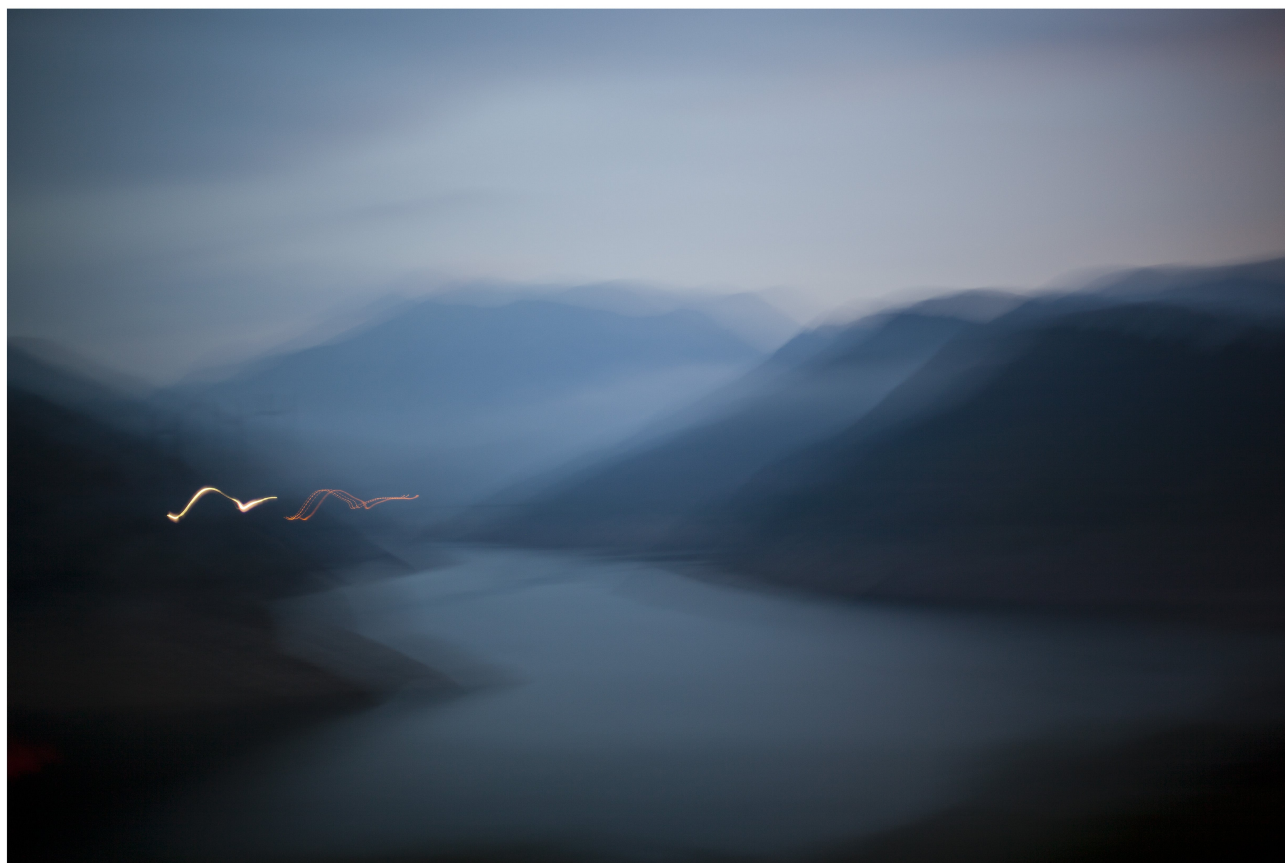

---

**Vroee stilte/Early silence**

**R 5,000.00 ex. vat**

Framed Price- R 6 000.00

*Vroee stilte/Early silence* (2014) was captured at dawn, "just as the darkness lifted". Periwinkle peaks

emerge as light is gently ushered in on the horizon, while the foregrounded mountains remain in the depths of shadow. There is a sense of spaciousness as the rolling hills and skyscape flow seamlessly into one another.

Frame	None
Medium	Photographic print
Height	42.00 cm
Width	59.40 cm
Artist	Alet Pretorius
Year	2014