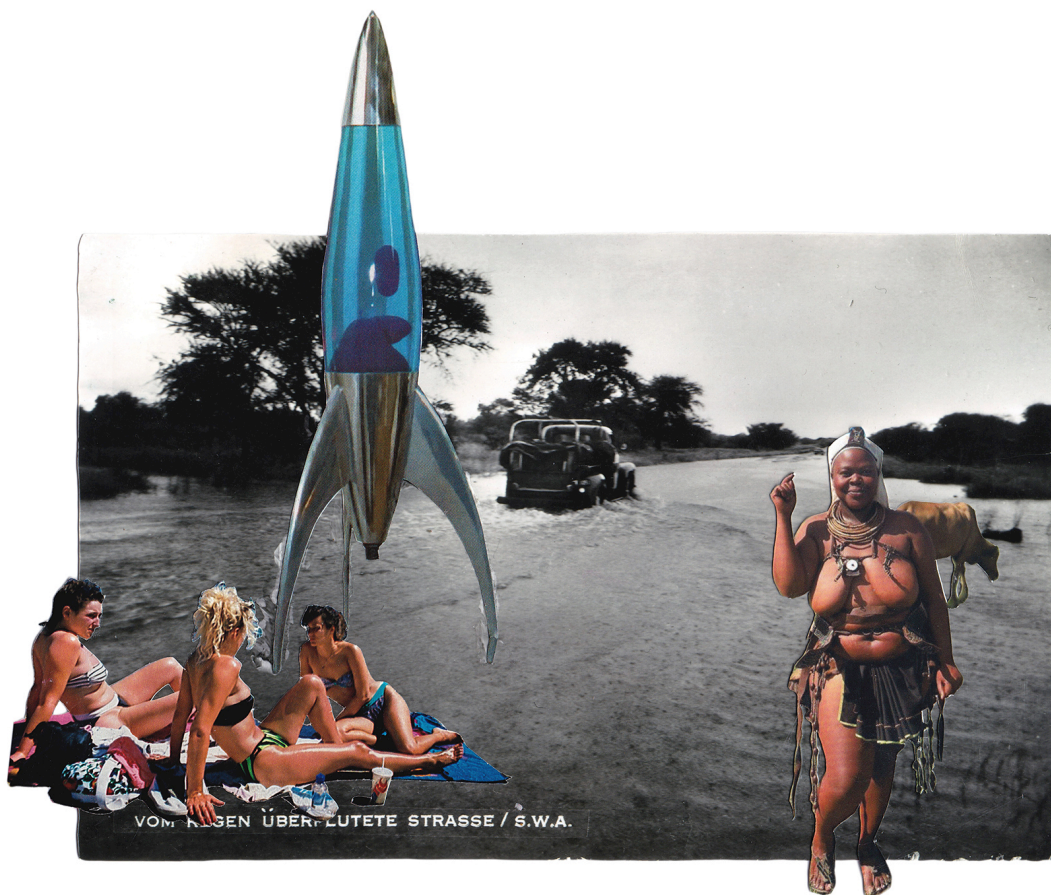

Queerly Cultured

R 6,400.00 ex. vat

collage, photo collage, Namibian, LGBTQI+, queer, brave, historical images, himba women, women tanning

Frame	None
Medium	Photo collage, signed & sealed
Height	30.00 cm
Width	40.00 cm
Artist	Anne Lacheiner-Kuhn
Year	2023