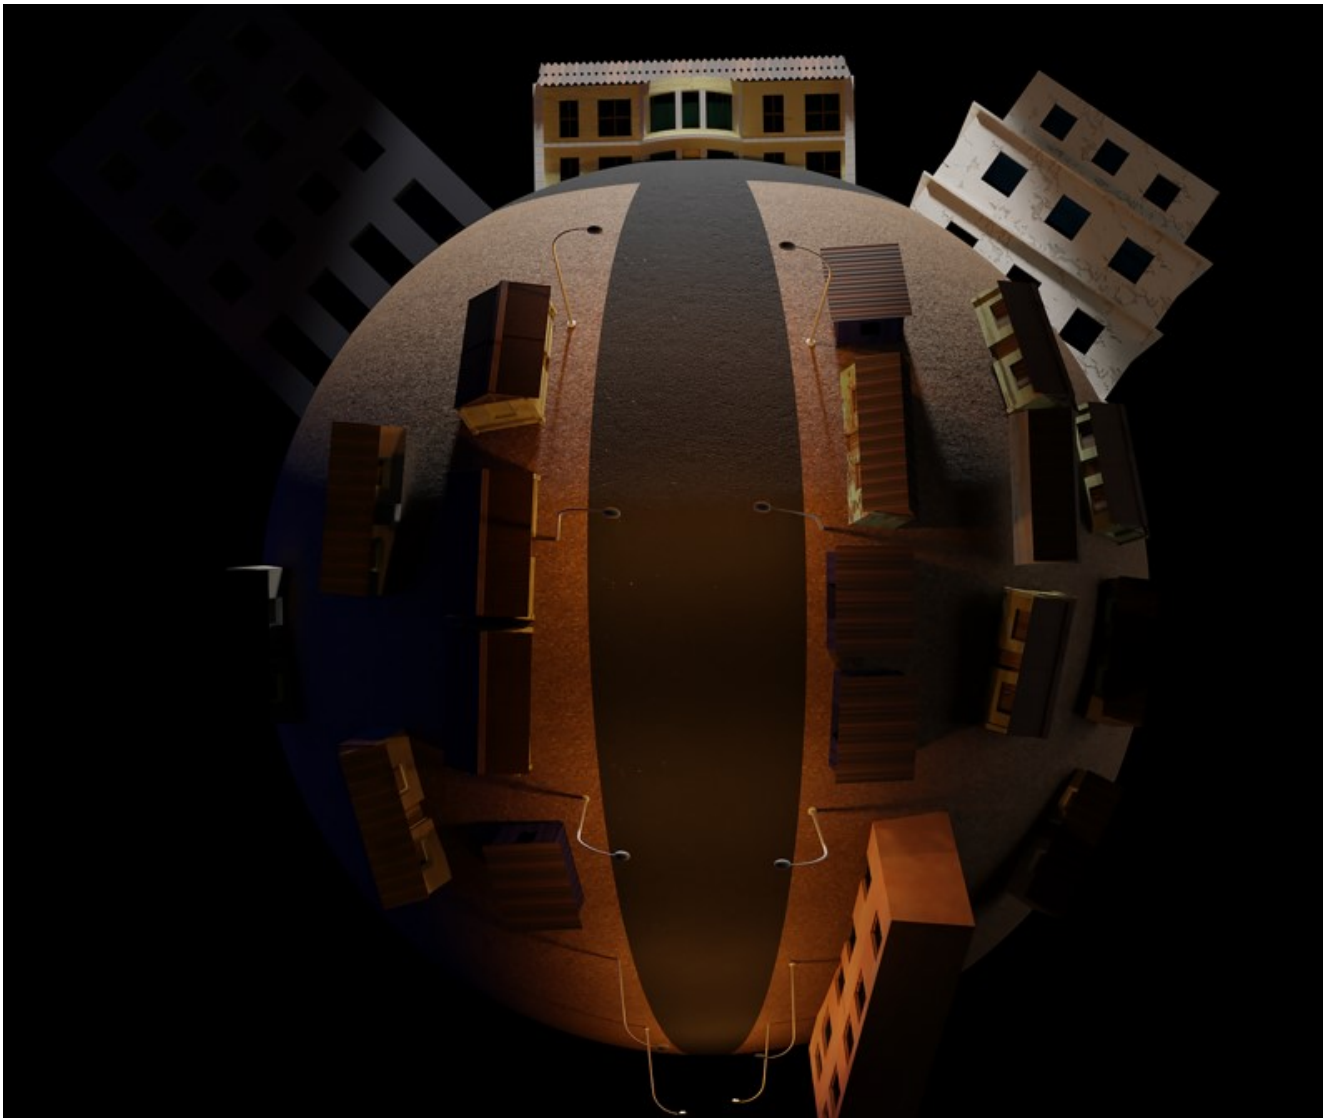

World View

R 2,324.00 ex. vat

Frame	None
Edition Size	1
Medium	Digital
Height	54.40 cm
Width	84.10 cm
Artist	Paul Lesley
Year	2023