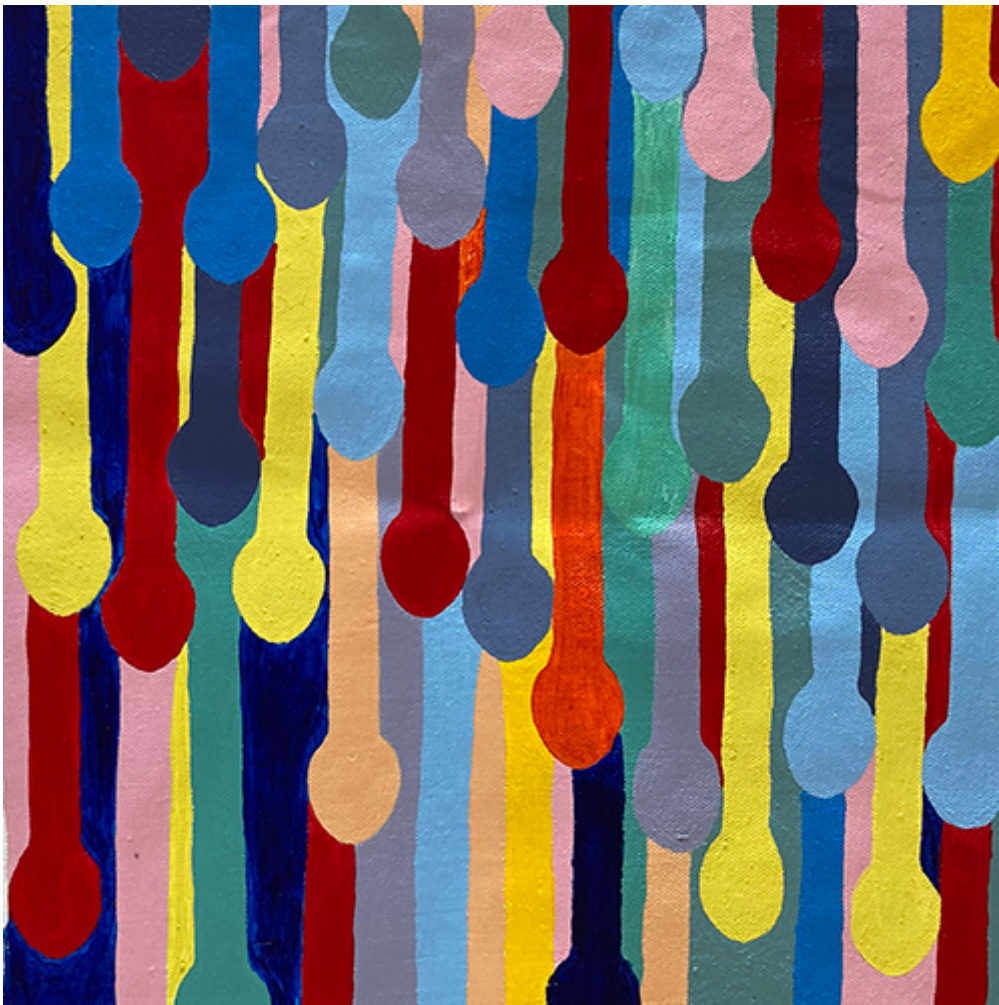

Rukere

R 3,600.00 ex. vat

Working with symbols drawn from her Sambyu culture as well as the banal everyday, Mbereshu works with repetition creating new forms in fields of abstract shapes. She is constantly experimenting with different materials to express ideas around domesticity and the home.

Frame	None
Medium	acrylic on canvas
Height	38.00 cm
Width	31.00 cm
Artist	Maria Mbereshu
Year	2023