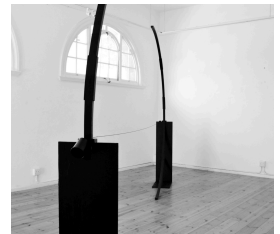

TELEMATIC EMBRACE holding sound

**R 15,000.00 ex.
vat**

Medium

Wood (pine and recycled)

Height

300.00 cm

Artist

Alexandra Naledi Holtman