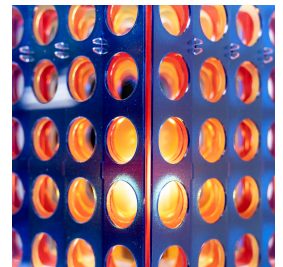

150 T Cube Standard Blue Table Lamp

R 1,735.61 ex. vat

ROUND 150 T Cube Table Lamp

Standard Blue

Uses LED lamp fitting only.

Frame	None
Medium	Plastic
Height	8.00 cm
Width	5.00 cm
Artist	ROUND
Year	2022