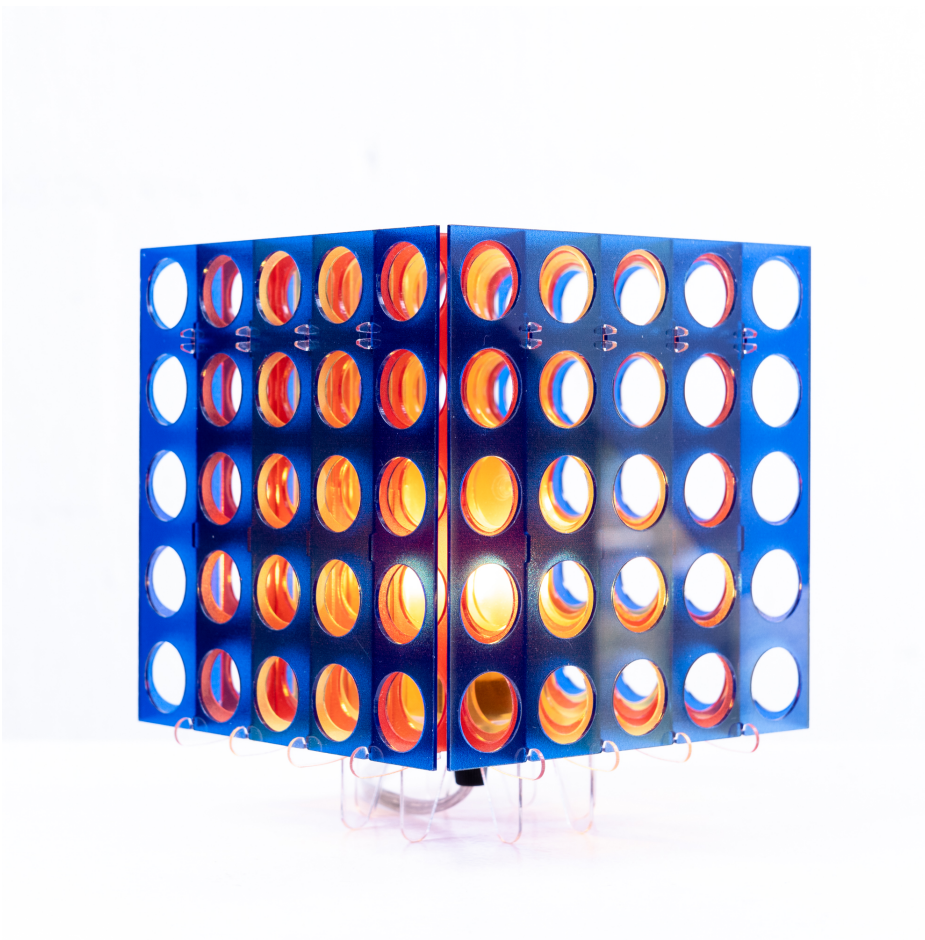

150 T Cube Standard Blue Table Lamp

R 1,735.61 ex. vat

ROUND 150 T Cube Table Lamp

Standard Blue

Uses LED lamp fitting only.

Frame	None
Medium	Plastic
Height	8.00 cm
Width	5.00 cm
Artist	ROUND
Year	2022