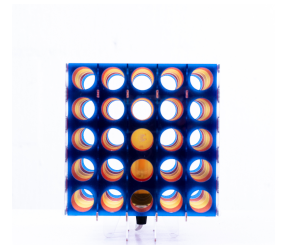

150 T Cube Standard Blue Table Lamp

R 1,735.61 ex. vat

ROUND 150 T Cube Table Lamp

Standard Blue

Uses LED lamp fitting only.

Frame	None
Medium	Plastic
Height	8.00 cm
Width	5.00 cm
Artist	ROUND
Year	2022