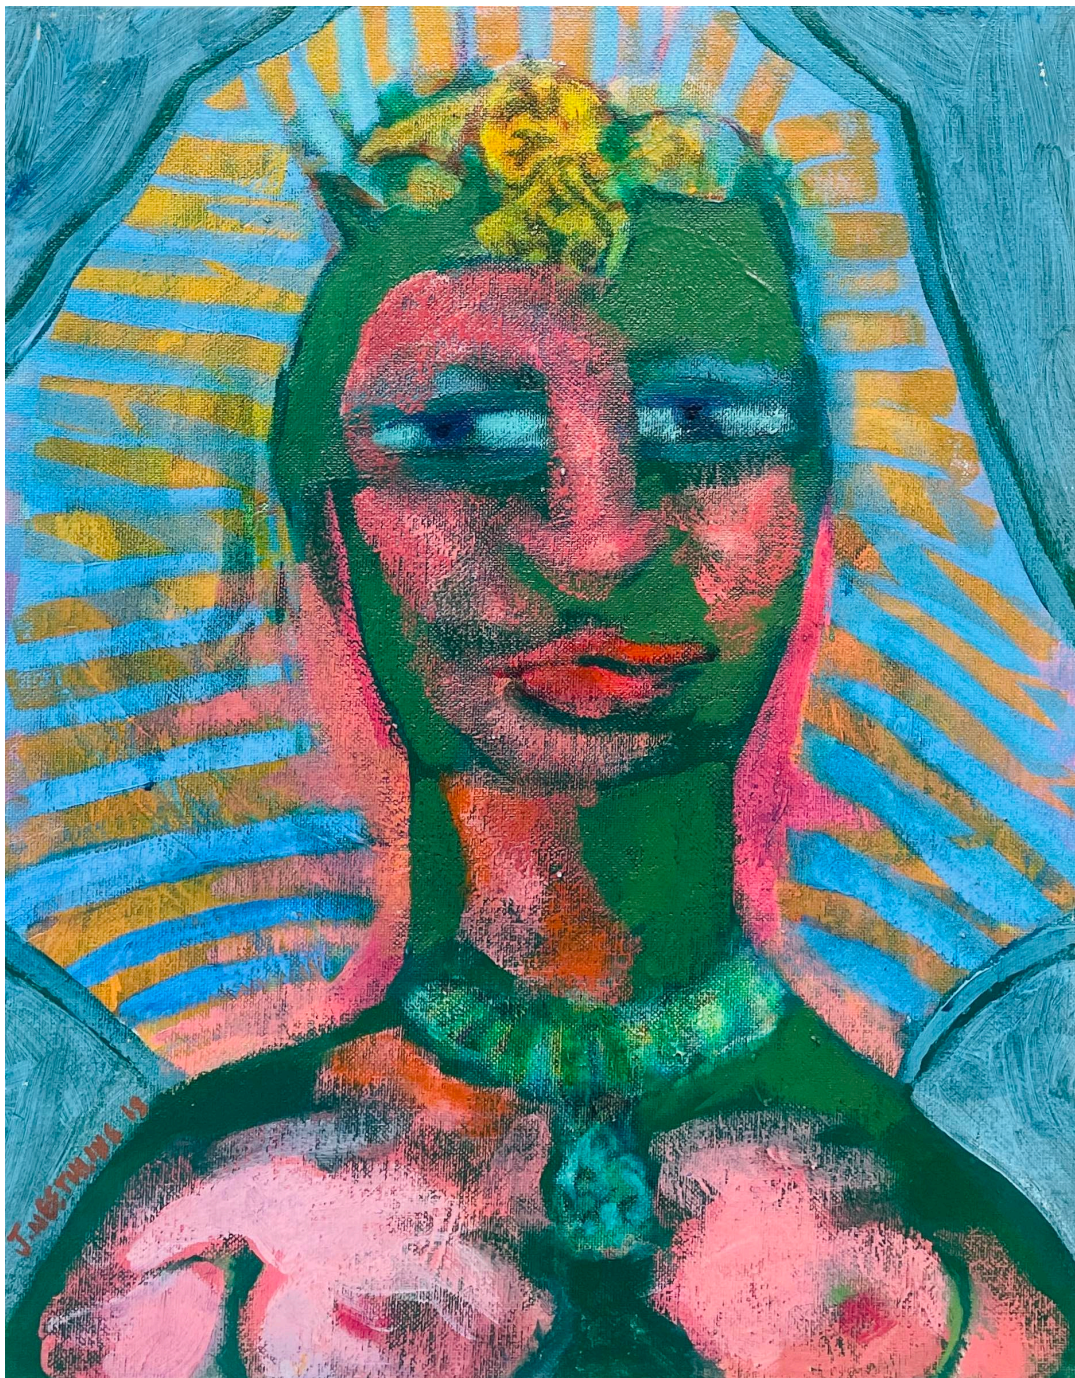

Quasi Egyptian Queen

**R 13,000.00 ex.
vat**

Frame	None
Medium	Acrylic on canvas on board
Height	46.00 cm
Width	36.00 cm
Artist	Jan Neethling
Year	2019