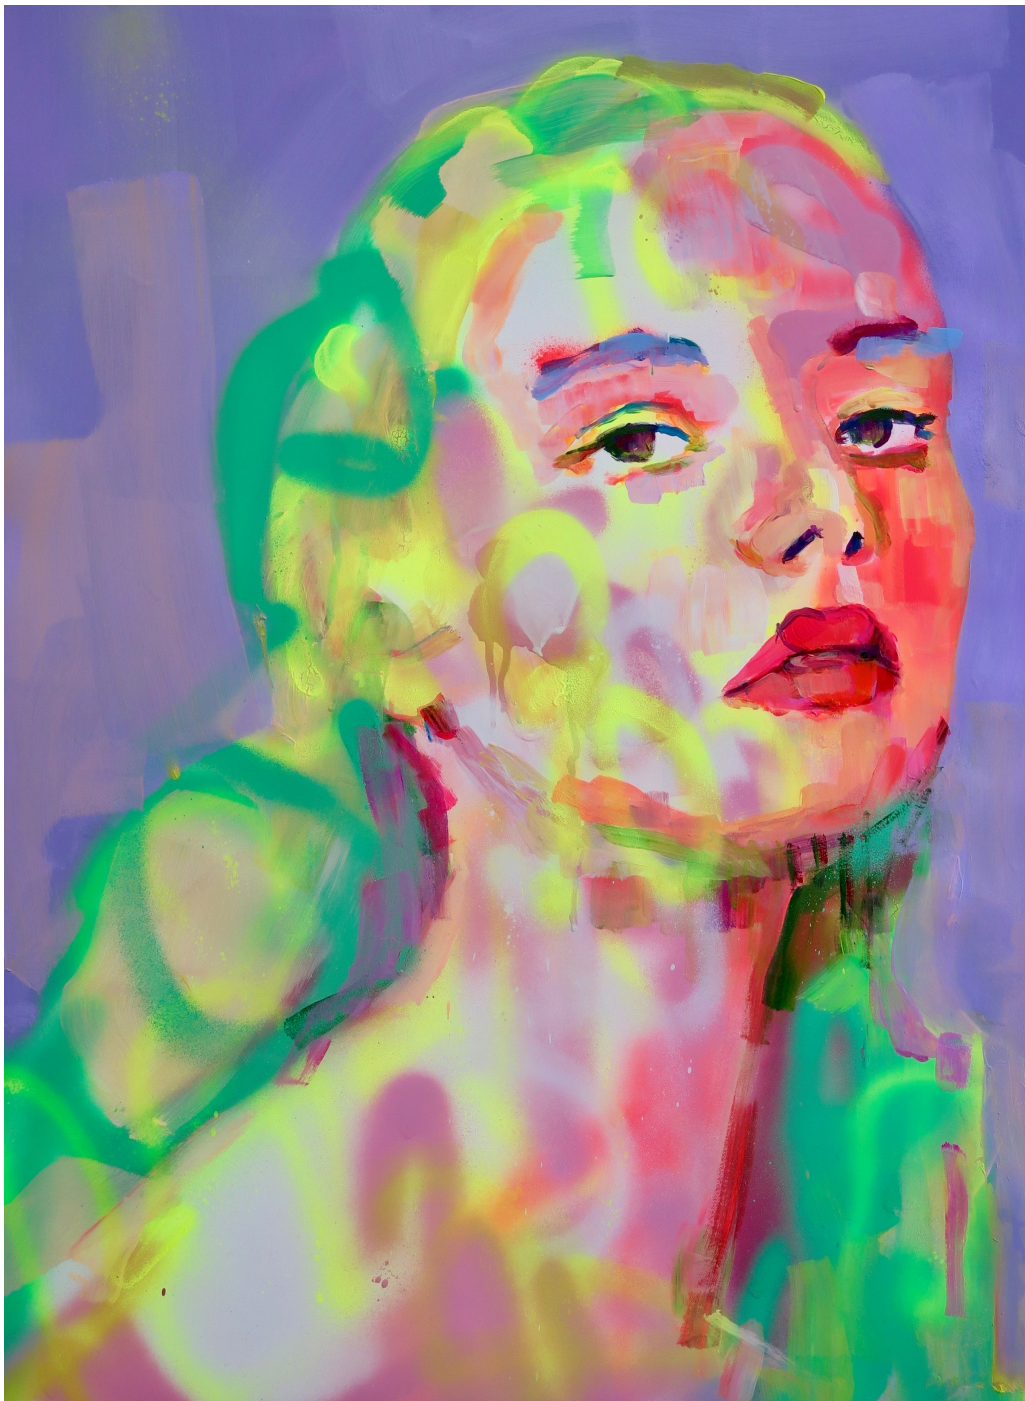

ESERRA523

R 31,304.34 ex. vat

Unframed unique artwork on paper.

Frame	None
Medium	Acrylic and spray paint on paper
Height	77.00 cm
Width	57.00 cm
Artist	Kilmany-Jo Liversage
Year	2023