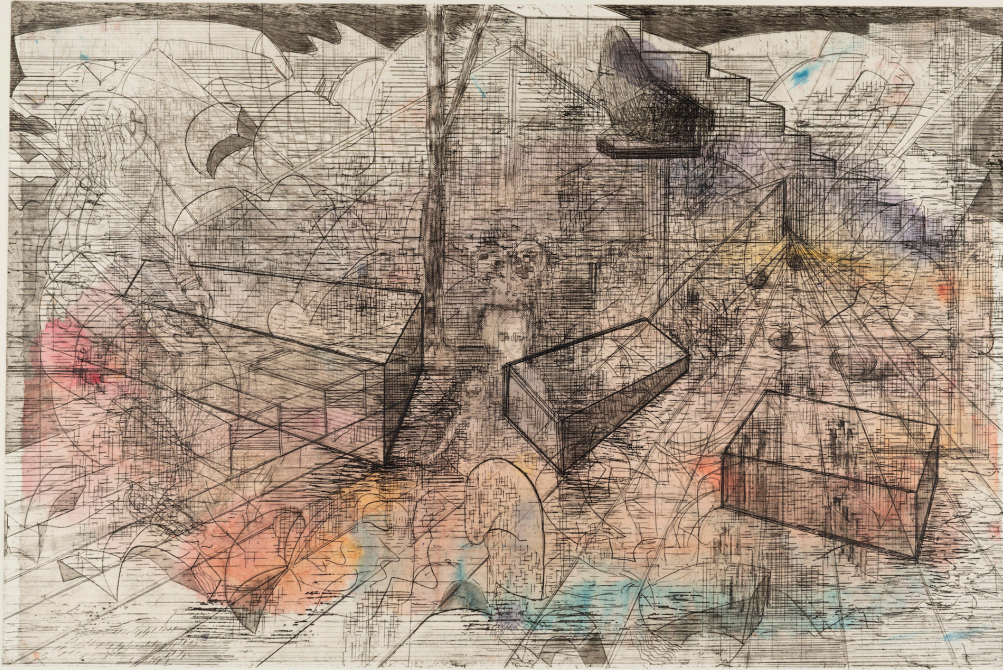

**Polaris**

**R 15,800.00 ex.  
vat**

Frame	Art glass
Edition Size	14
Medium	Etching with unique chine-collé
Height	56.00 cm
Width	76.00 cm
Artist	Doris Bloom
Year	2018