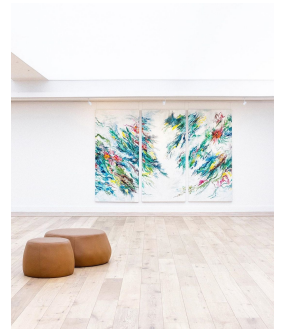

Empyrean

**R 98,000.00 ex.
vat**

Justin Southey

2018

"Empyrean"

Oil on Canvas

2400mm x 1080mm (x3)

(2400mm x 3240) total

Frame	None
Medium	oil on canvas
Height	240.00 cm
Width	324.00 cm
Artist	Justin Southey
Year	2018