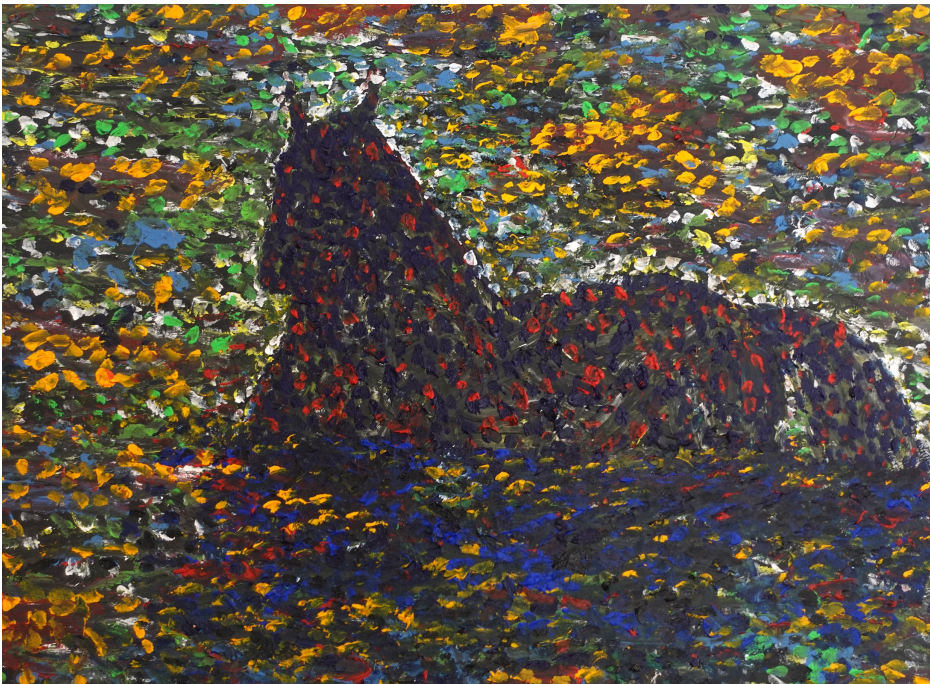

Wasteland (W3)

**R 39,000.00 ex.
vat**

Frame	None
Medium	Acrylic on canvas
Height	155.00 cm
Width	109.50 cm
Artist	John-Michael Metelerkamp
Year	2023