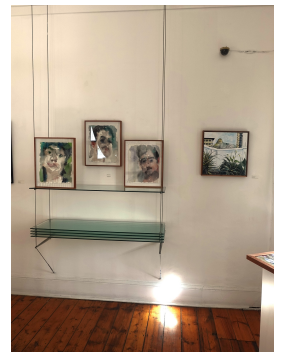

**Within these walls**

**R 7,500.00 ex. vat**

Frame	None
Medium	Gouache, pastel, charcoal on canvas
Height	40.00 cm
Width	40.00 cm
Artist	Madeleine van Manen
Year	2021