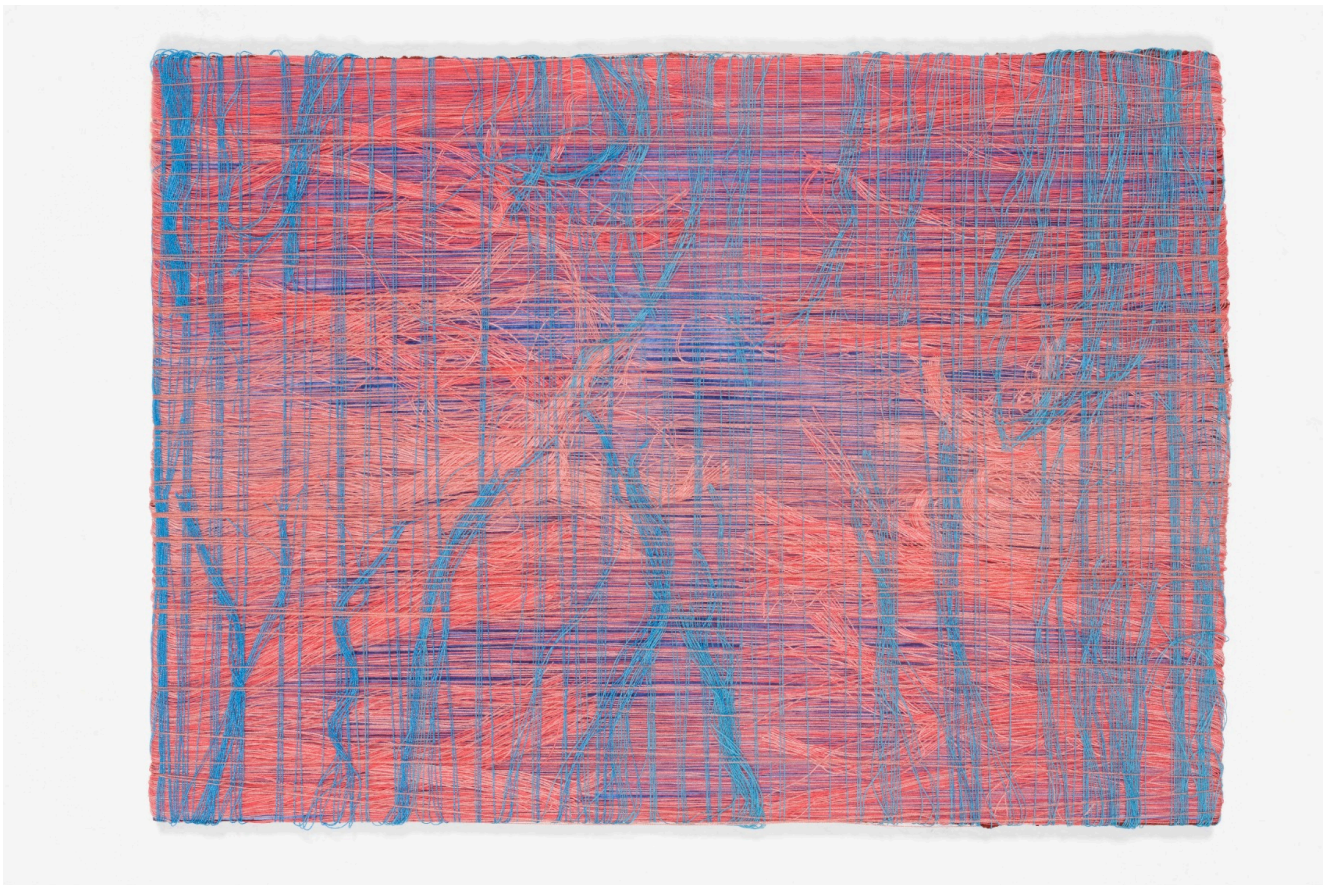

FULL SOLAR-ECLIPSE (SHOT SERIES)

**R 10,000.00 ex.
vat**

Medium	MIXED MEDIA
Height	21.00 cm
Width	30.00 cm
Artist	Mark Rautenbach
Year	2023