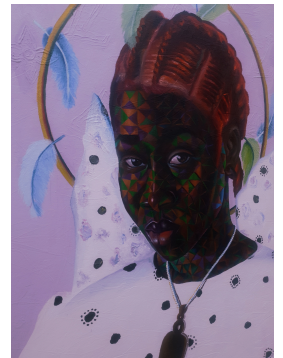

BLACK ANGEL

R 74,163.00 ex. vat

In a bustling city, where towering buildings cast shadows and exhaust fills the air, a hidden struggle unfolds. Olamide silently prayed for her lost wealth while her stomach scavenged for her last meal with a growling sound. Amidst the monotony, Olamide gazes out the bus window, longing for peace in the midst of the chaos that engulfs her mind.

Suddenly, a celestial being appears—a black angel, a symbol of forgotten brilliance and stolen treasures. The angel's defiant gaze reflects the resilience of a community, while her outstretched hand offers hope. Overwhelmed with emotion, Olamide felt her burden lifted, and a renewed wave of hope descended on her. She steps off the bus, ready to honour her heritage and fight against barriers. With each stride, she embraces her culture, knowing that true liberation lies in embracing her truest form and realising that every mistake is a design of nature.

The black angel is a reminder of hope, urging us to recognise the richness of black culture and strive for a brighter future.

Frame	None
Medium	OIL & ACRYLIC ON CANVAS
Height	122.00 cm
Width	122.00 cm
Artist	Abiola Olabamiji
Year	2023