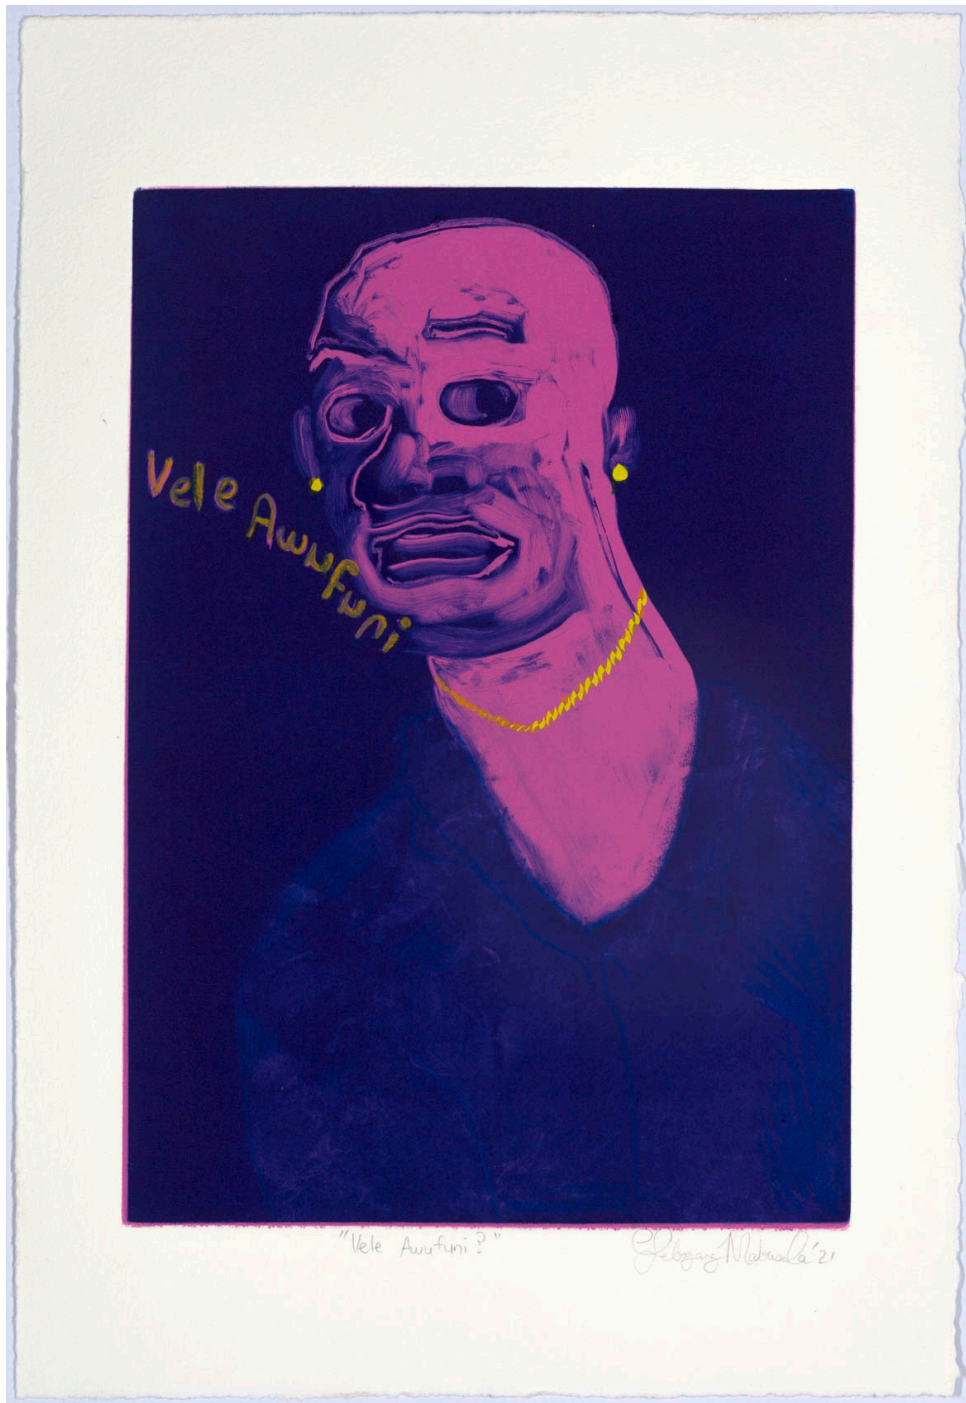

**Vele Awufuni?**

**R 5,657.00 ex. vat**

Medium	2-layer oil-based monotype with collage
Height	39.20 cm
Width	26.80 cm
Artist	Lebogang Mabusela
Year	2021