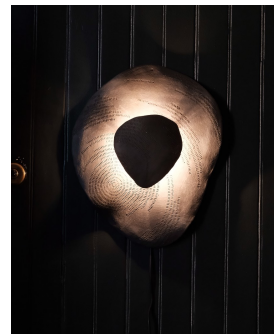

## Dune Sconce\_Ash

R 15,000.00 ex.  
vat

Eclipse is a sculptural series inspired by the light sources essential to our survival.

A wall mounted light made of two sheets of clay; a mother and a moon. A concentric regular pattern is carved on the surface as a contrast to the organic nature of the sheets.

The light cast a beautiful glow on the mother sheet highlighting the beauty of the undulating surface and the carvings.

Frame	None
Medium	Stoneware clay
Location	Durban, South Africa
Height	40.00 cm
Width	35.00 cm
Artist	Nindya Bucktowar
Year	2023