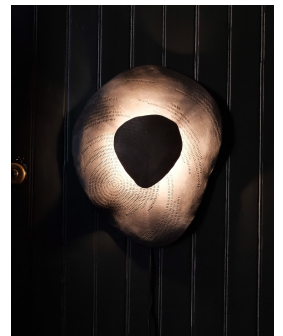

## Eclipse Sconce\_Ash

R 15,000.00 ex.  
vat

Eclipse is a sculptural series inspired by the light sources essential to our survival.

A wall mounted light made of two sheets of clay; a mother and a moon. A concentric regular pattern is carved on the surface as a contrast to the organic nature of the sheets.

The light cast a beautiful glow on the mother sheet highlighting the beauty of the undulating surface and the carvings.

Frame	None
Medium	Stoneware clay
Height	40.00 cm
Width	35.00 cm
Artist	Nindya Bucktowar
Year	2023