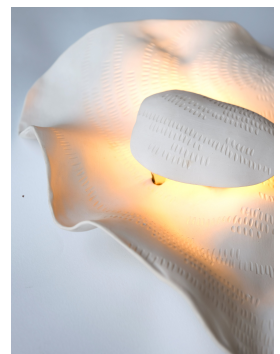

Dune Sconce _ Bone

**R 15,000.00 ex.
vat**

Eclipse is a sculptural series inspired by the light sources essential to our survival.

A wall mounted light made of two sheets of clay; a mother and a moon. A concentric regular pattern is carved on the surface as a contrast to the organic nature of the sheets.

The light cast a beautiful glow on the mother sheet highlighting the beauty of the undulating surface and the carvings.

Frame	None
Medium	Stoneware clay
Location	Durban, South Africa
Height	40.00 cm
Width	35.00 cm
Artist	Nindya Bucktowar
Year	2023