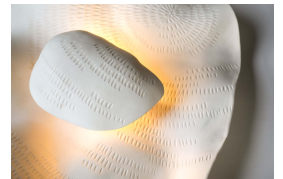

Eclipse Sconce _ Bone

**R 15,000.00 ex.
vat**

Eclipse is a sculptural series inspired by the light sources essential to our survival.

A wall mounted light made of two sheets of clay; a mother and a moon. A concentric regular pattern is carved on the surface as a contrast to the organic nature of the sheets.

The light cast a beautiful glow on the mother sheet highlighting the beauty of the undulating surface and the carvings.

Frame	None
Medium	Stoneware clay
Height	40.00 cm
Width	35.00 cm
Artist	Nindya Bucktowar
Year	2023