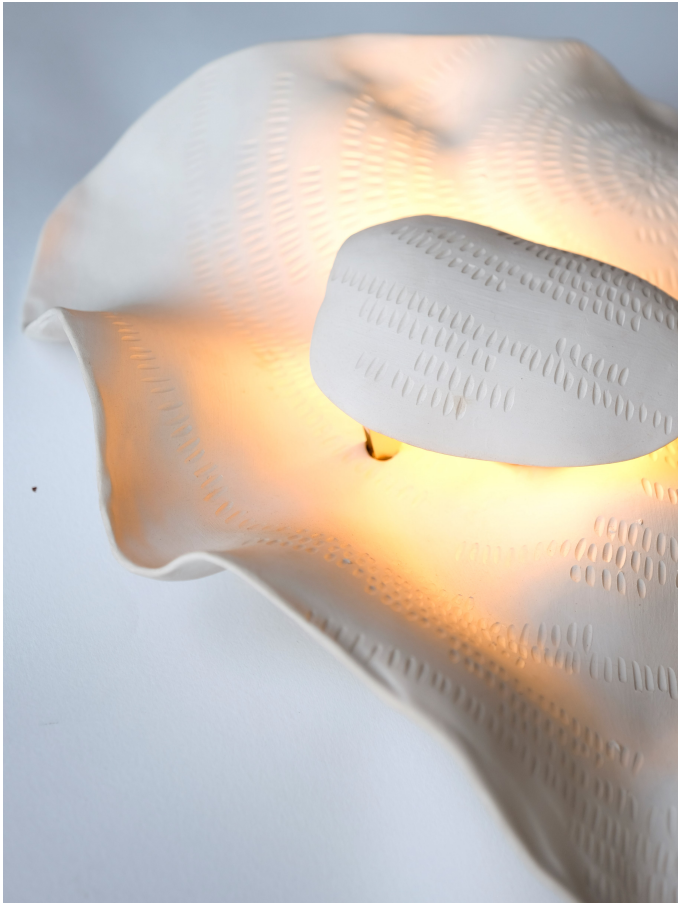

Eclipse Sconce _ Bone

**R 15,000.00 ex.
vat**

Eclipse is a sculptural series inspired by the light sources essential to our survival.

A wall mounted light made of two sheets of clay; a mother and a moon. A concentric regular pattern is carved on the surface as a contrast to the organic nature of the sheets.

The light cast a beautiful glow on the mother sheet highlighting the beauty of the undulating surface and the carvings.

Frame	None
Medium	Stoneware clay
Height	40.00 cm
Width	35.00 cm
Artist	Nindya Bucktowar
Year	2023