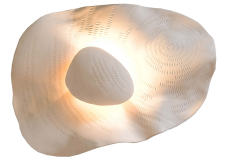

Eclipse Sconce _ Bone

**R 15,000.00 ex.
vat**

Eclipse is a sculptural series inspired by the light sources essential to our survival.

A wall mounted light made of two sheets of clay; a mother and a moon. A concentric regular pattern is carved on the surface as a contrast to the organic nature of the sheets.

The light cast a beautiful glow on the mother sheet highlighting the beauty of the undulating surface and the carvings.

Frame	None
Medium	Stoneware clay
Height	40.00 cm
Width	35.00 cm
Artist	Nindya Bucktowar
Year	2023