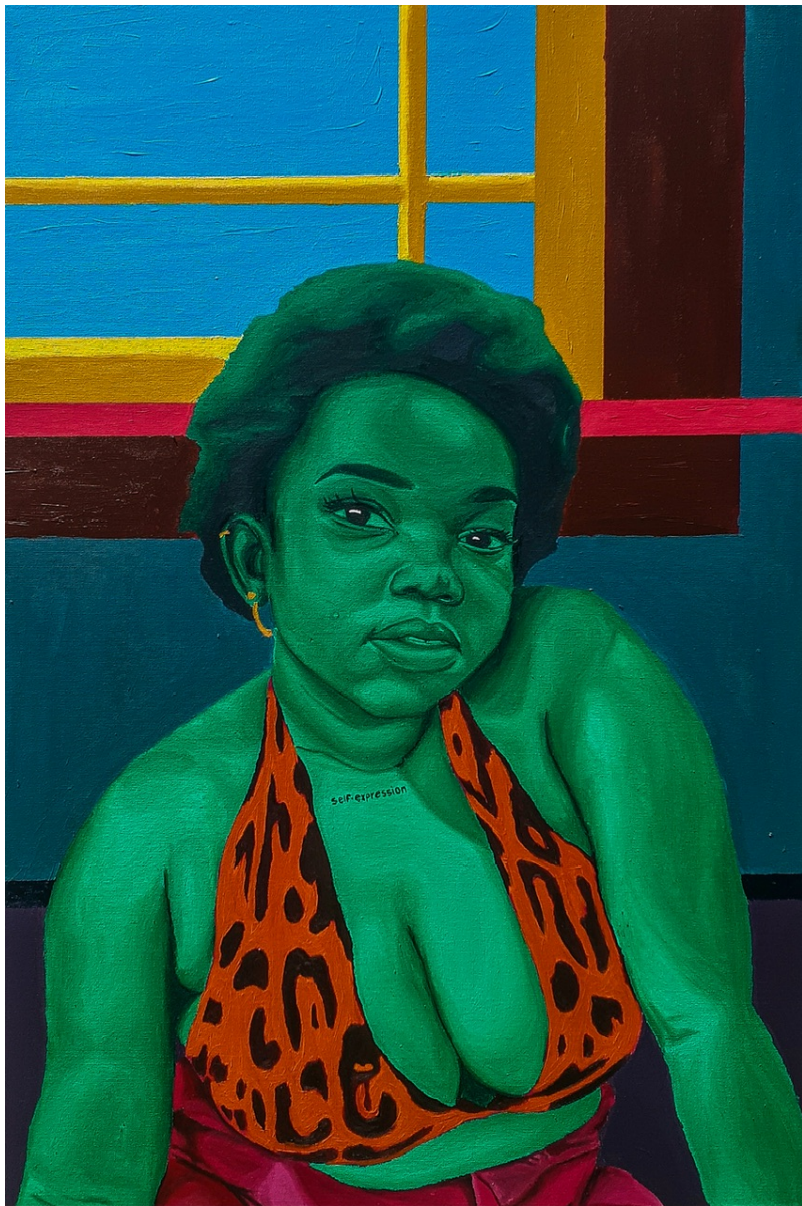

She Belongs

R 9,000.00 ex. vat

Frame	None
Medium	Oil and acrylic on canvas
Height	90.00 cm
Width	60.00 cm
Artist	Jason Langa
Year	2022