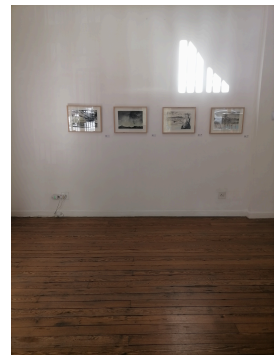

## DKW in Tankwa

**R 12,000.00 ex.  
vat**

Medium	Charcoal and Thread on Fabriano
Height	88.20 cm
Width	68.20 cm
Artist	Erna Groenewald
Year	2023