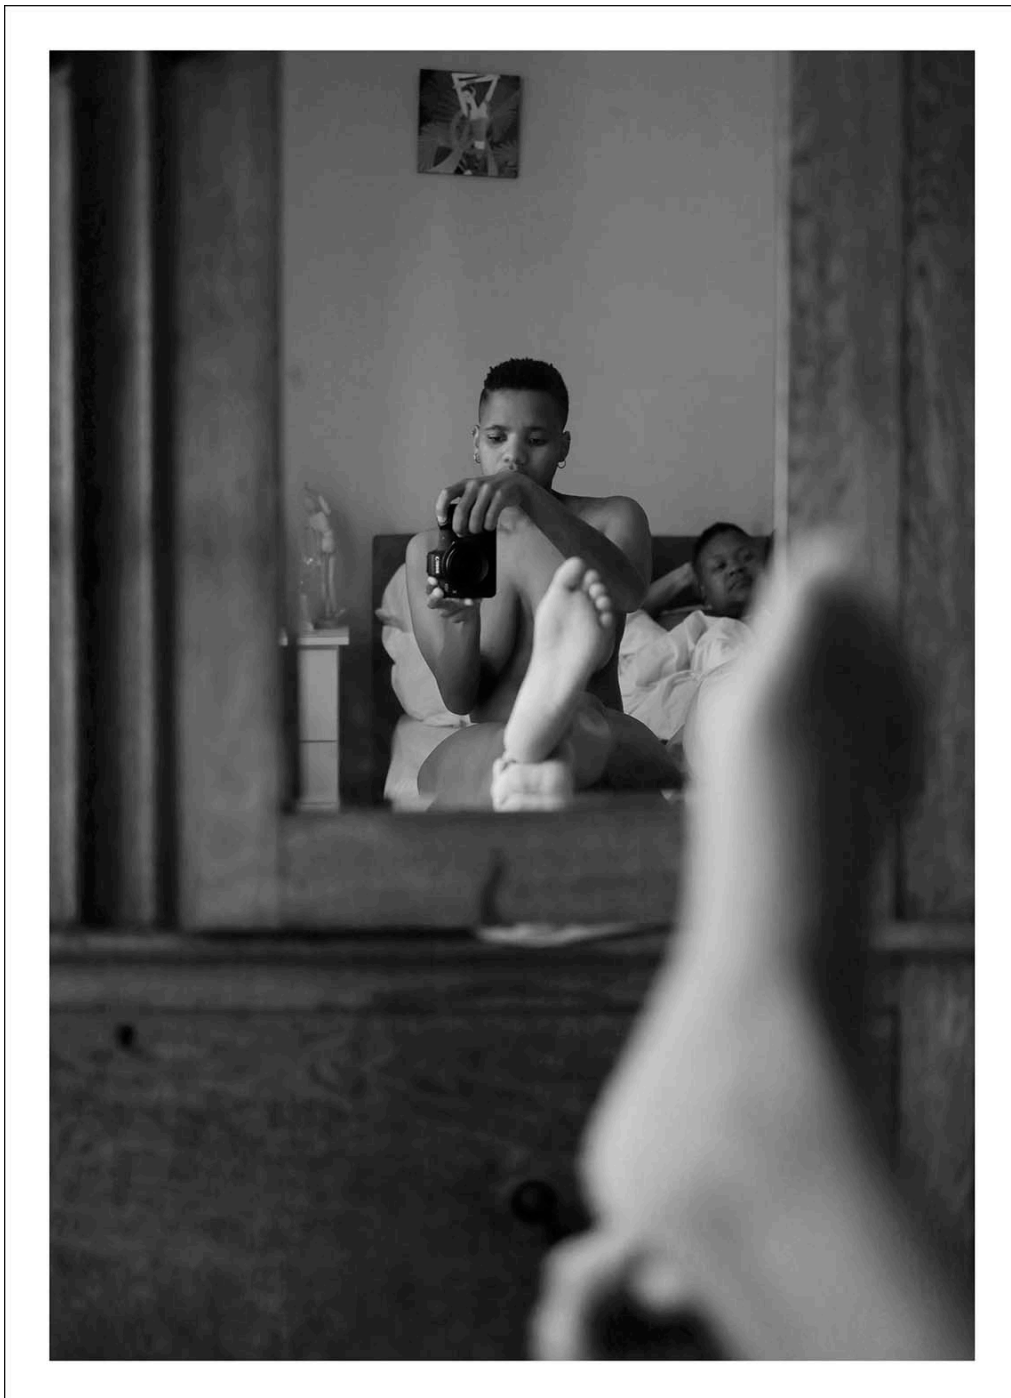

Nolu I

R 8,500.00 ex. vat

NOLU I is part of a new self-portraiture series by the artist for the international group exhibition, Embodying Her 2023.

Frame	None
Medium	Inks on Hahnemühle Photo Rag Baryta
Height	59.00 cm
Width	42.00 cm
Artist	Lulu Mhlana
Year	2023