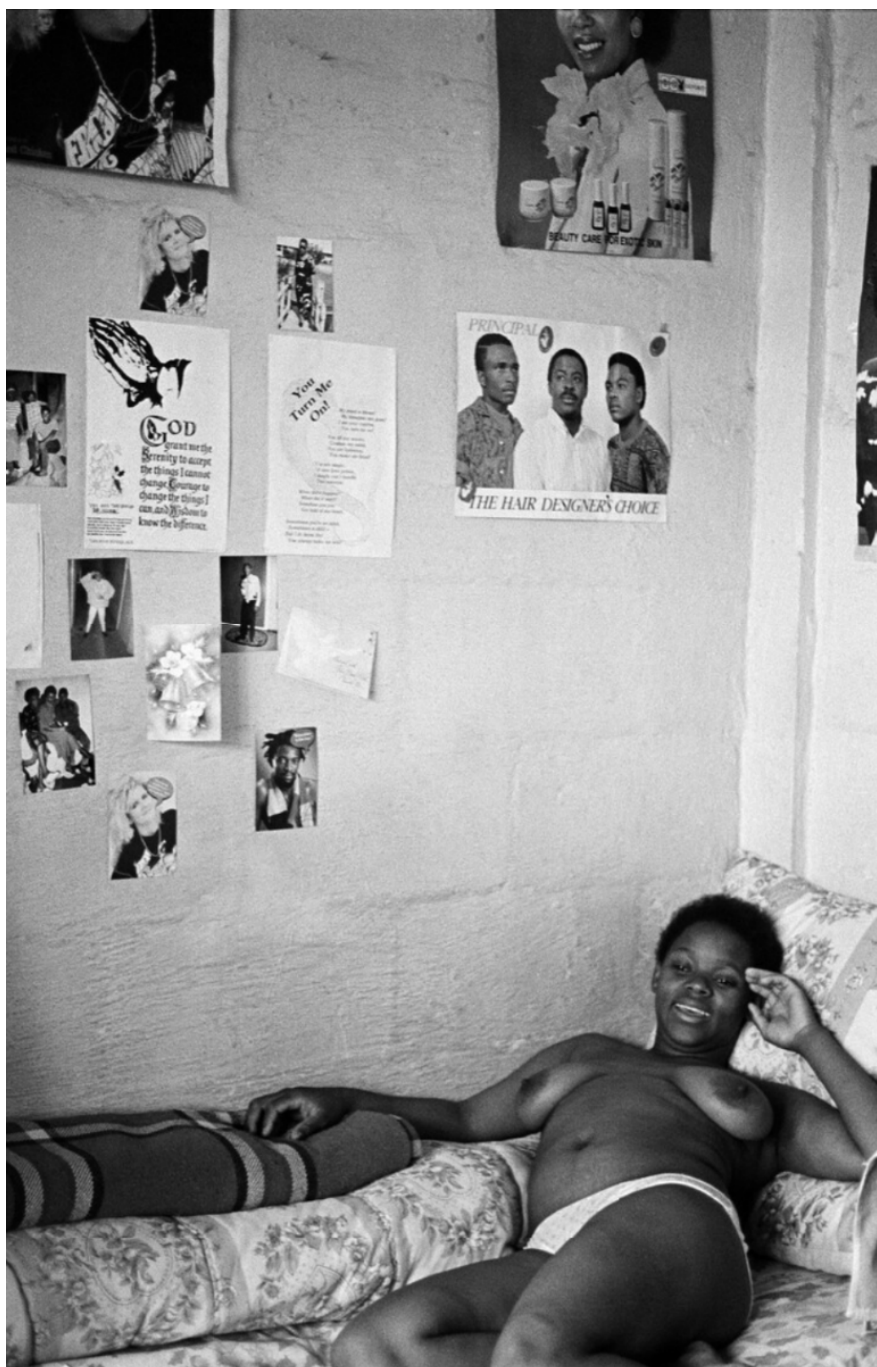

**A woman relaxing on a bed after a long day,
Alexander Hostel**

**R 65,000.00 ex.
vat**

More artwork details: Work: 47 x 29.7 cm (18.5 x 11.7 in.) Frame: 63.5 x 50 x 3.5 cm (25 x 19.7 x 1.4 in.)
STD 1/10 Edition of 10

Edition Size	10
Medium	Inkjet print on Baryta paper
Height	47.00 cm
Width	29.70 cm
Artist	Ruth Motau
Year	1991