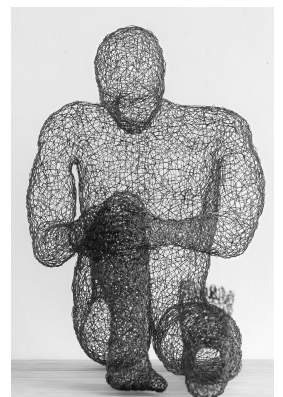

Le Penseur 2

Call for Price

Frame	None
Medium	Iron wire weaving
Height	90.00 cm
Width	68.00 cm
Artist	Rémy Samuz
Year	2023