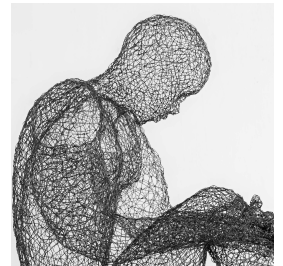

Le Penseur 2

Call for Price

Frame	None
Medium	Iron wire weaving
Height	90.00 cm
Width	68.00 cm
Artist	Rémy Samuz
Year	2023