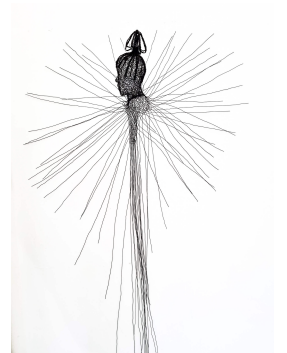

**Élévation**

**Call for Price**

|          |                   |
|----------|-------------------|
| Frame    | None              |
| Medium   | Iron wire weaving |
| Location | Sitges, Spain     |
| Height   | 190.00 cm         |
| Width    | 120.00 cm         |
| Artist   | Rémy Samuz        |
| Year     | 2023              |