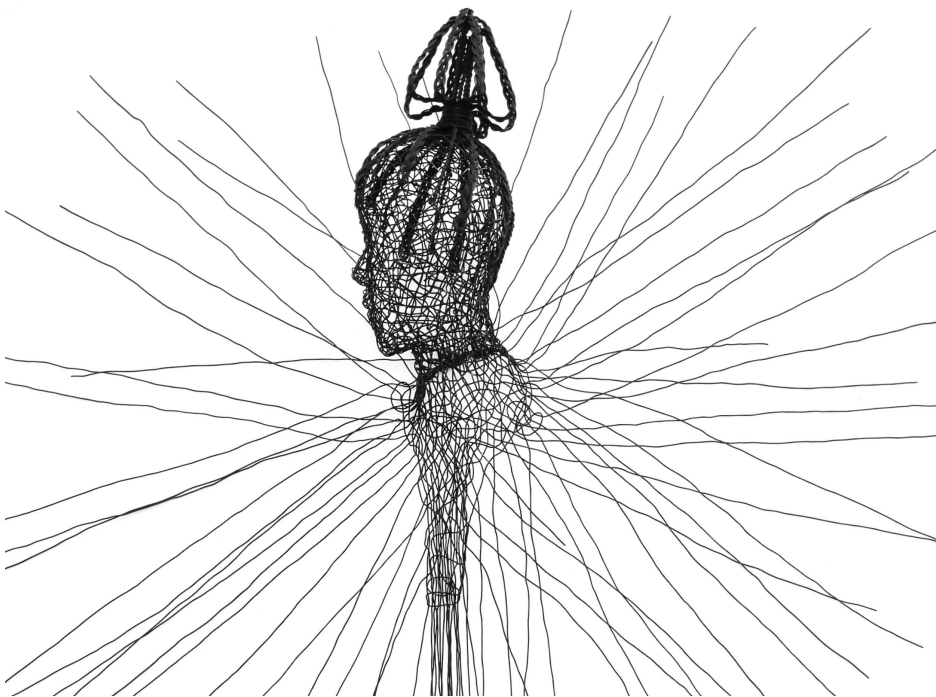

**Élévation**

**Call for Price**

|          |                   |
|----------|-------------------|
| Frame    | None              |
| Medium   | Iron wire weaving |
| Location | Sitges, Spain     |
| Height   | 190.00 cm         |
| Width    | 120.00 cm         |
| Artist   | Rémy Samuz        |
| Year     | 2023              |