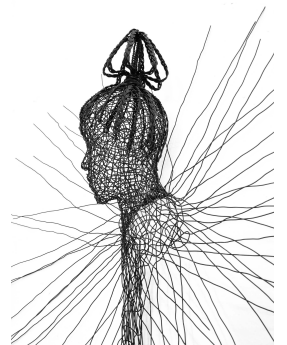

**Élévation**

**Call for Price**

|          |                   |
|----------|-------------------|
| Frame    | None              |
| Medium   | Iron wire weaving |
| Location | Sitges, Spain     |
| Height   | 190.00 cm         |
| Width    | 120.00 cm         |
| Artist   | Rémy Samuz        |
| Year     | 2023              |