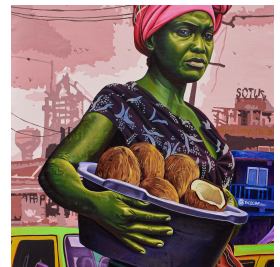

Stéphanie à la gare ancienne SOTUC

Call for Price

| | |
|--------|-------------------|
| Frame | None |
| Medium | Acrylic on canvas |
| Height | 118.00 cm |
| Width | 110.00 cm |
| Artist | Daniel Onguene |
| Year | 2023 |