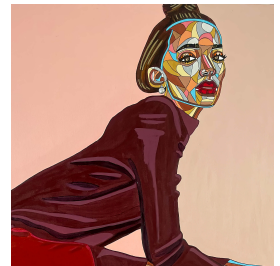

nekwanu anya | Look at What I'm Seeing

Call for Price

Frame	None
Medium	Acrylic and ink on canvas
Location	Sitges, Spain
Height	183.00 cm
Width	122.00 cm
Artist	REWA