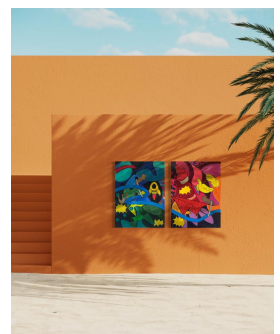

A Secret Chord

**R 23,400.00 ex.
vat**

1016 x 762 mm per piece pair

Raised texture, acrylic and oil paint with resin

A Secret Chord is an ode to embracing oneself. This composition beautifully portrays various facets that define my identity, passions, and pleasures. The Blue Chord symbolizes my personal quest for spiritual growth. Throughout my life, I have grappled with the notion of being unconditionally loved by God, and this piece serves as a testament to that inner struggle. It delves into the depths of my insecurities, making it a challenging creation to bring forth.

In the end, this composition represents the collective essence of humanity, encompassing our true selves and our innate desire for self-acceptance, regardless of the purpose we strive for in life.

Frame	None
Medium	Mixed
Height	102.00 cm
Width	77.00 cm
Artist	Andiswa Bhungane
Year	2023