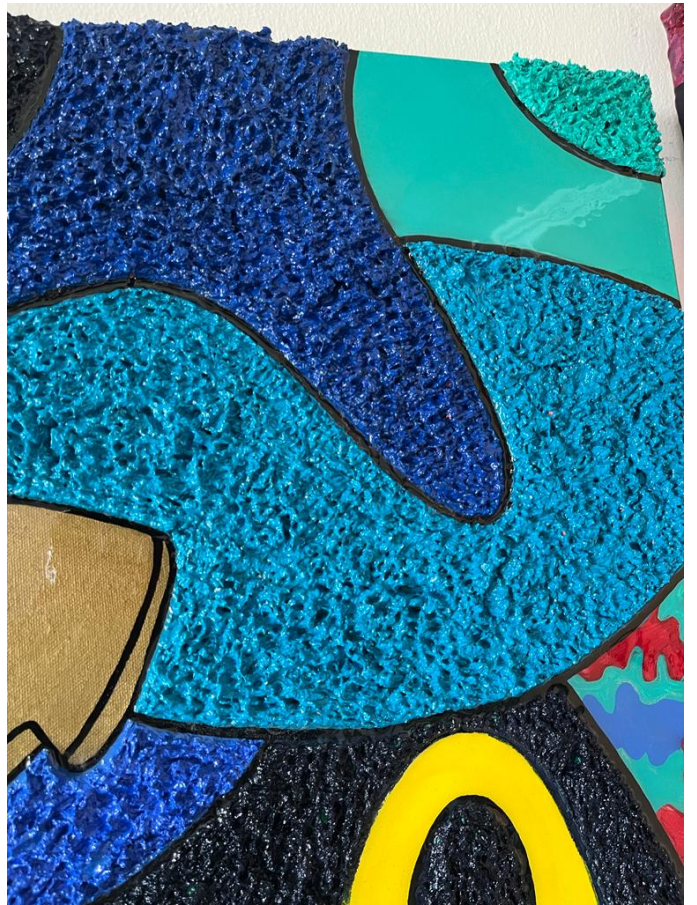

A Secret Chord

**R 23,400.00 ex.
vat**

1016 x 762 mm per piece pair

Raised texture, acrylic and oil paint with resin

A Secret Chord is an ode to embracing oneself. This composition beautifully portrays various facets that define my identity, passions, and pleasures. The Blue Chord symbolizes my personal quest for spiritual growth. Throughout my life, I have grappled with the notion of being unconditionally loved by God, and this piece serves as a testament to that inner struggle. It delves into the depths of my insecurities, making it a challenging creation to bring forth.

In the end, this composition represents the collective essence of humanity, encompassing our true selves and our innate desire for self-acceptance, regardless of the purpose we strive for in life.

Frame	None
Medium	Mixed
Height	102.00 cm
Width	77.00 cm
Artist	Andiswa Bhungane
Year	2023