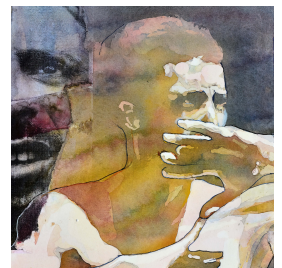

**Les Mauvaises fréquentations**

**Call for Price**

Frame	None
Medium	Watercolour & collage on paper
Height	70.00 cm
Width	50.00 cm
Artist	Bruce Clarke
Year	2019