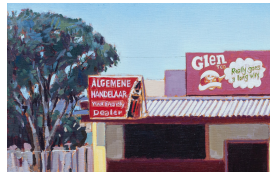

Sonstraal Kafee, Heidelberg (Cape)

**R 59,130.50 ex.
vat**

John Kramer, Sonstraal Kafee, Heidelberg (Cape), Oil on Linen Canvas, 50 x 80cm, 2023, Framed

Frame	Wooden shadow box
Medium	Oil on Linen Canvas
Height	50.00 cm
Width	80.00 cm
Artist	John Kramer
Year	2023