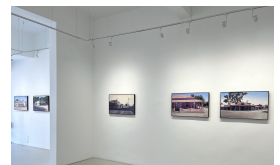

West End Bazaar, Kimberley

**R 59,130.50 ex.
vat**

John Kramer, West End Bazaar, Kimberley, Oil on Linen Canvas, 50 x 80cm, 2023, Framed

Frame	Wooden Shadow Box
Medium	Oil on Linen Canvas
Height	50.00 cm
Width	80.00 cm
Artist	John Kramer
Year	2023