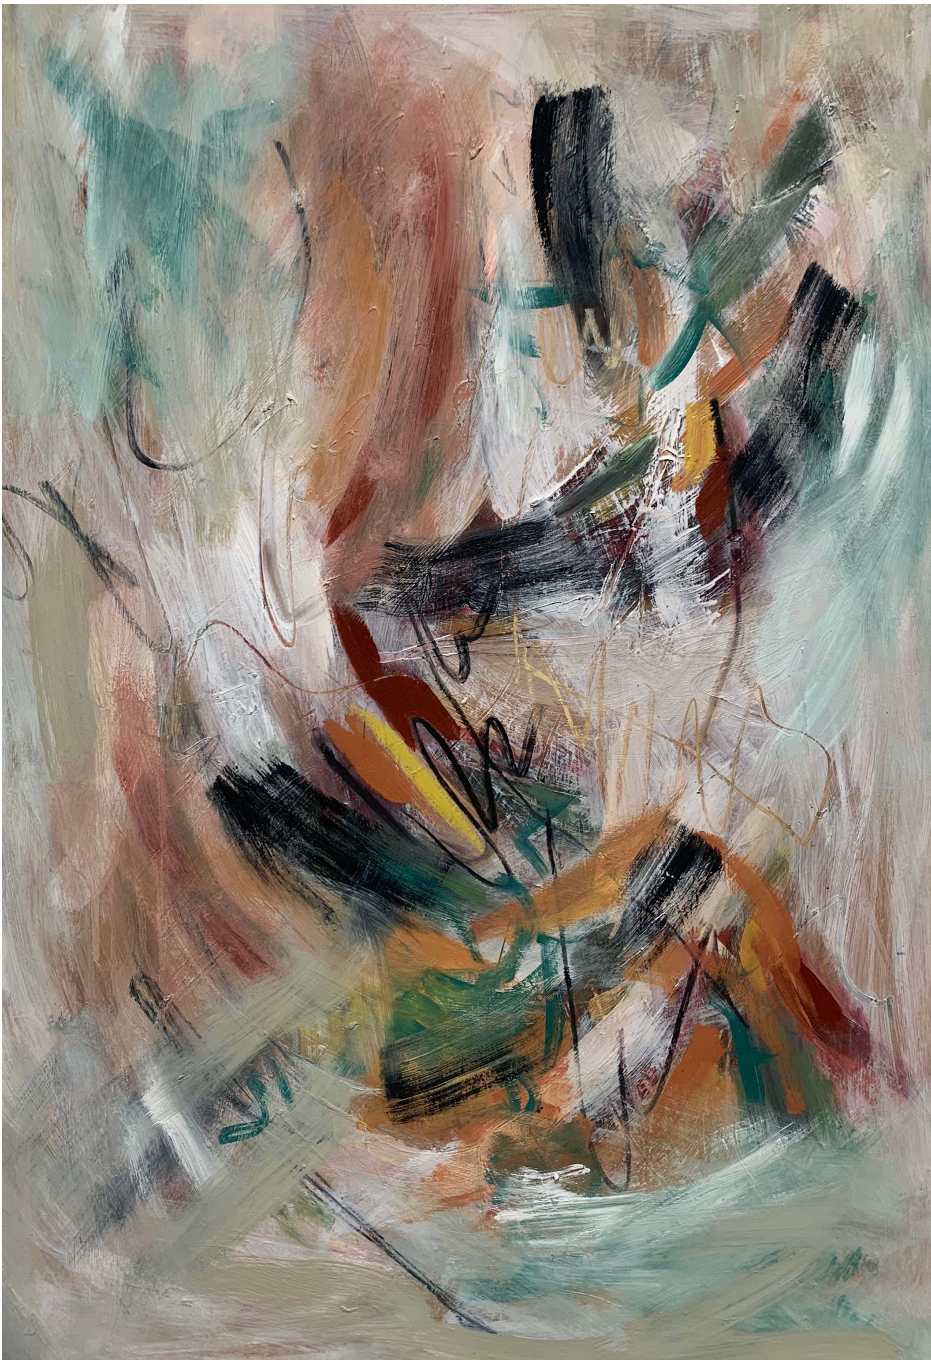

**Symphonic discoveries**

**R 8,500.00 ex. vat**

Abstract expressionism is at the core of all Simone's work as she delves into the her own sense of self and the complexities of life through colour, form and expression. She believes that layers have the power to create depth and dimensionality. And it's through layering that she's able to process the intricacies and narratives of human experience. The abstract artwork was made after solo art residency in France 2023 as reflection of her time spent there. This abstract expressionist painting has many layers as well as mixed mediums adding to the depth of what she explored within herself. Eluding to the profound journey of self-discovery.

Frame	None
Medium	Oils, charcoal and chalk pastel on card
Height	62.00 cm
Width	90.00 cm
Artist	Simone Verfaille
Year	2023