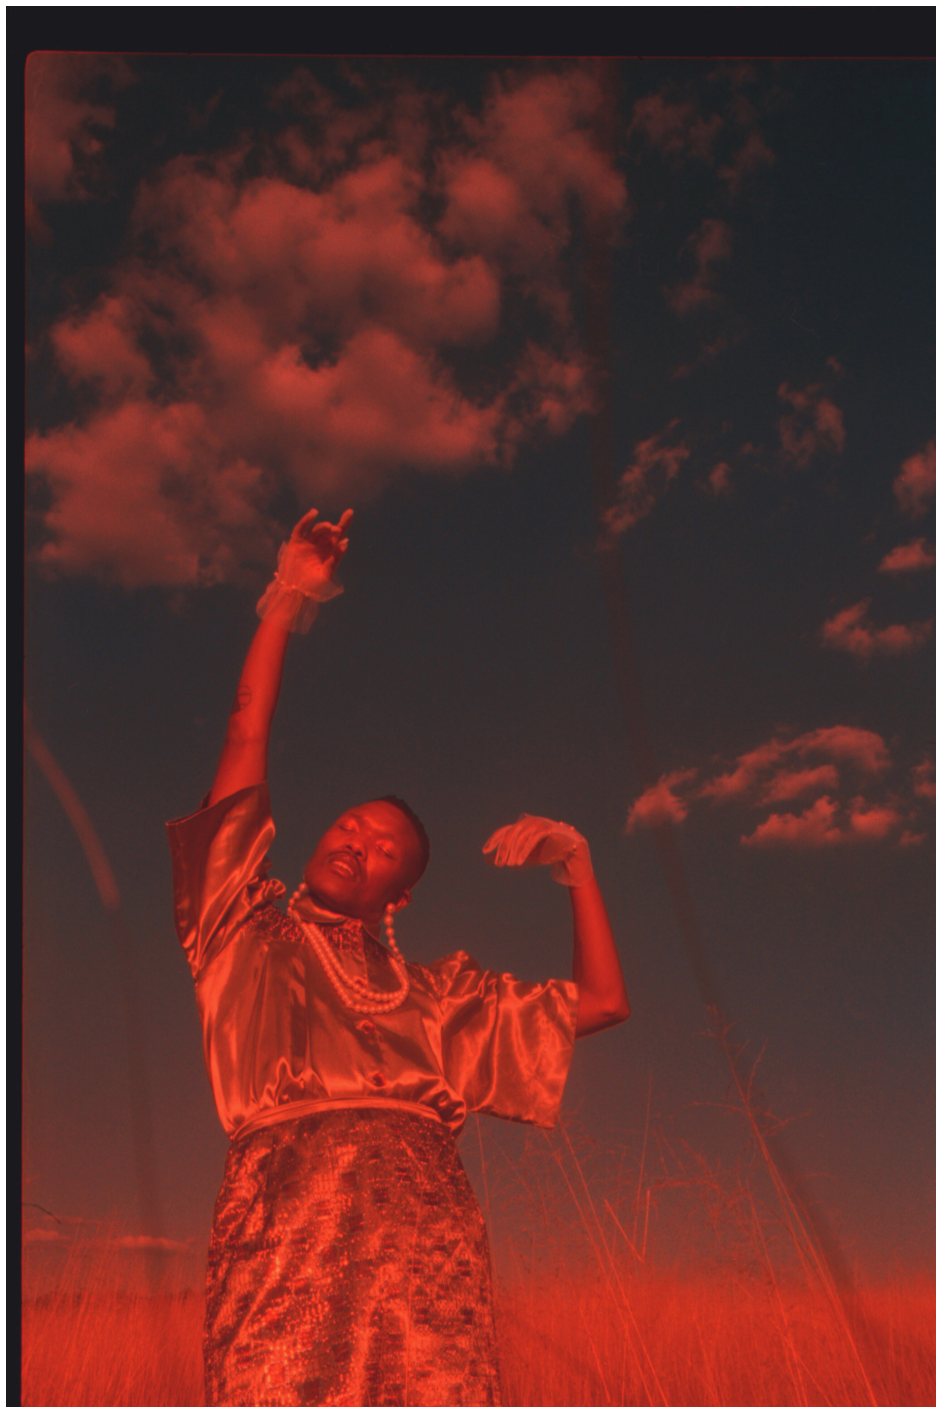

Dawn

R 3,000.00 ex. vat

photography red dawn model portrait clouds blue sky analogue

Frame	None
Edition Size	3
Medium	archival giclee photographic print
Height	29.70 cm
Width	21.00 cm
Artist	Troye Shannon
Year	2022