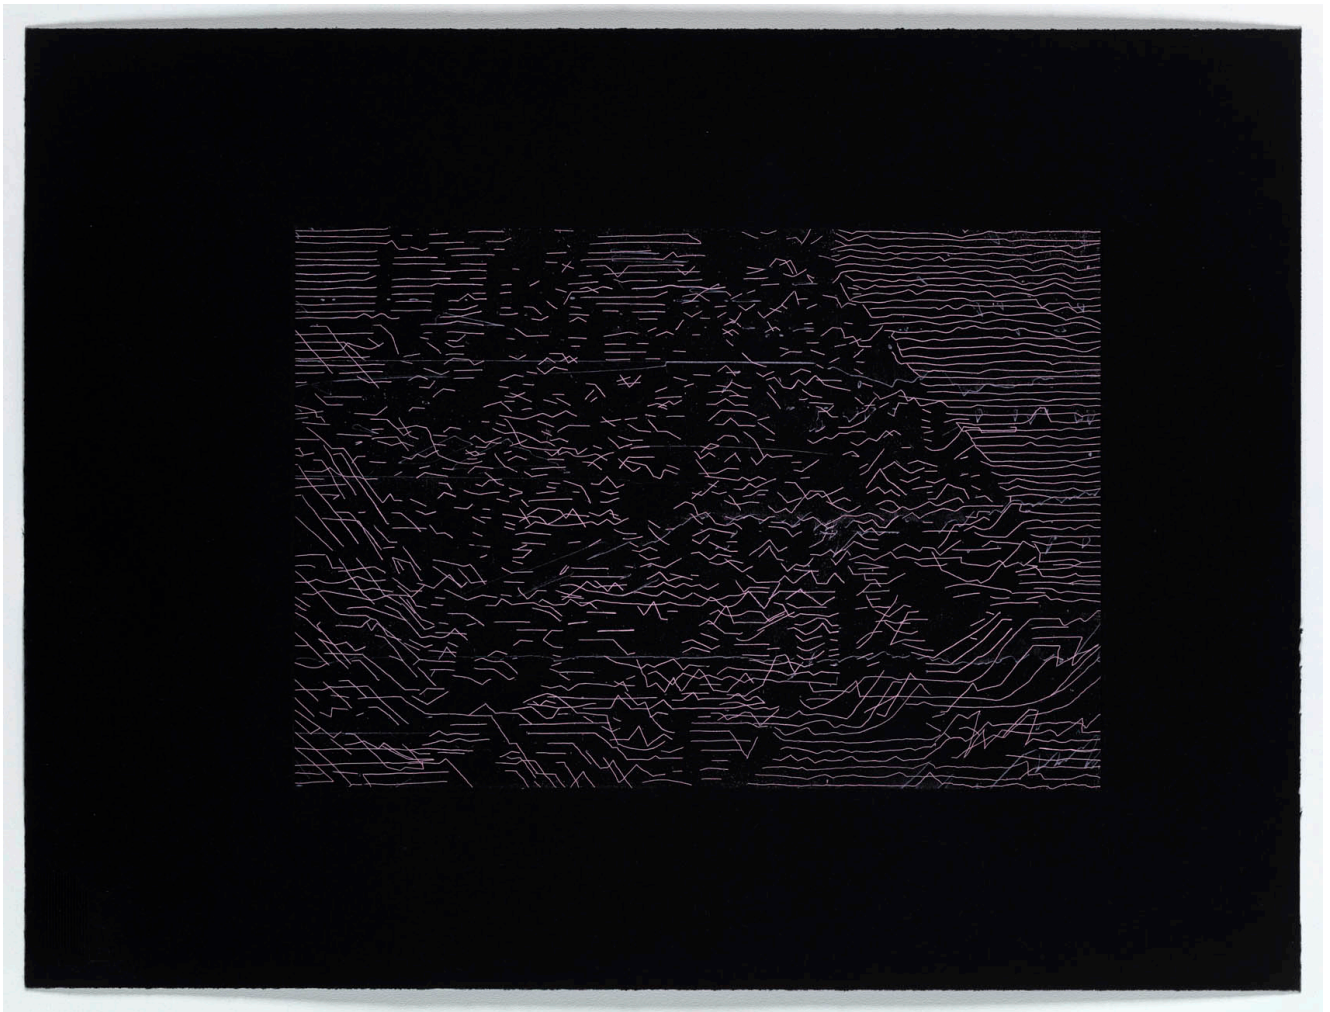

Contour II

R 6,300.00 ex. vat

Unframed - R4,800.00

Medium	Etching
Height	34.00 cm
Width	45.00 cm
Artist	Bevan de Wet
Year	2023