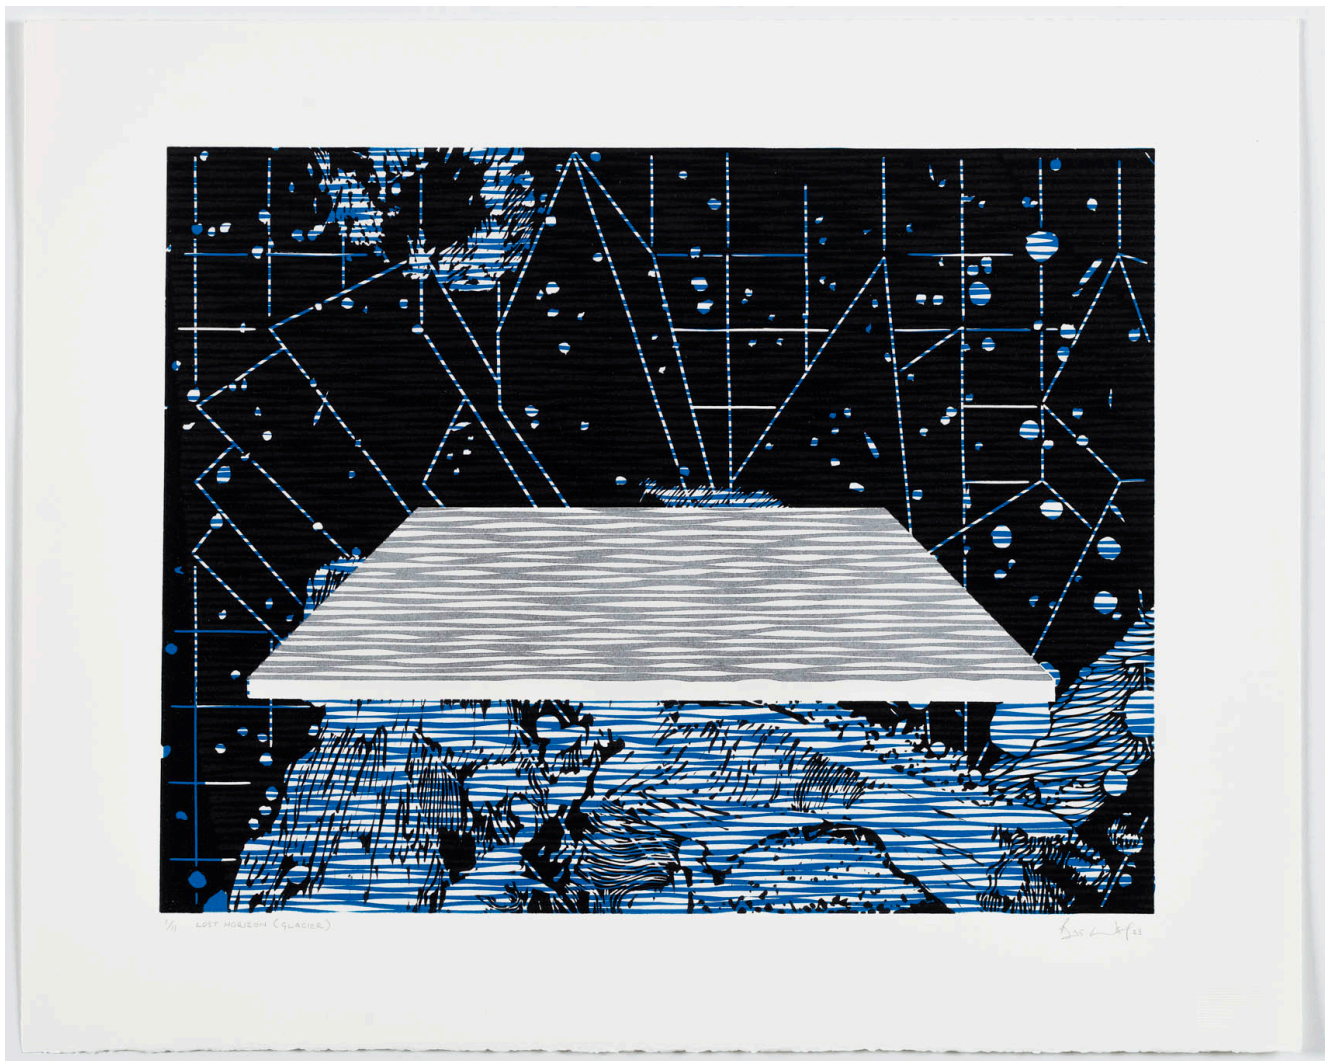

Lost Horizon (Glacier)

R 6,550.00 ex. vat

Edition Size	11
Medium	Linocut
Height	40.00 cm
Width	50.00 cm
Artist	Bevan de Wet
Year	2023