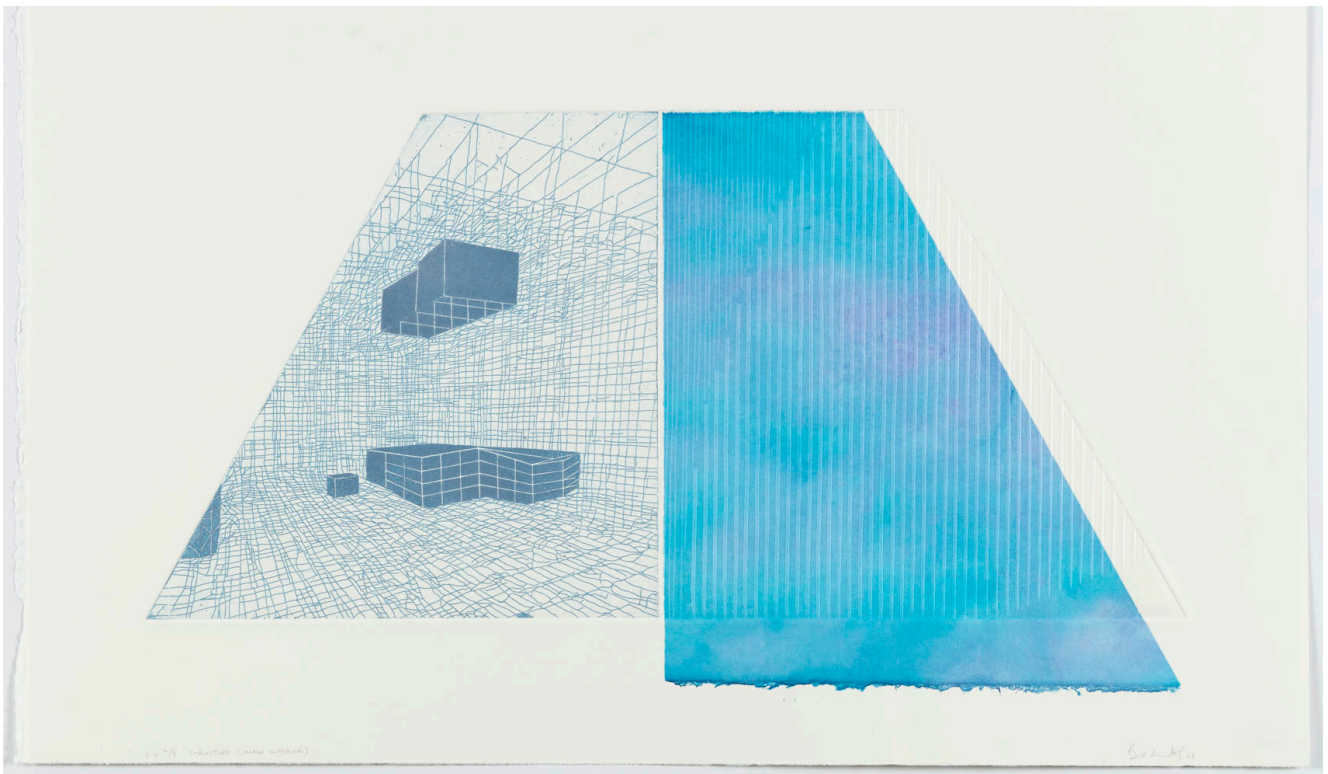

**Structure (Image Interior) (EV 2/9)**

**R 8,000.00 ex. vat**

Frame	None
Edition Size	9
Medium	Etching, embossing, watercolour and chine-collé
Height	45.00 cm
Width	74.50 cm
Artist	Bevan de Wet
Year	2023