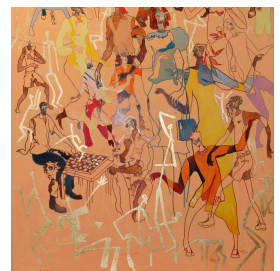

My Paradise II

**R 78,000.00 ex.
vat**

Frame	None
Medium	Mixed Media on Canvas
Height	196.00 cm
Width	100.00 cm
Artist	Papytsho Mafolo
Year	2019