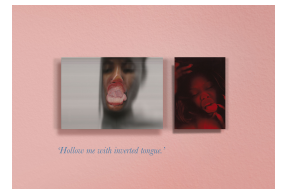

Inverted Tongue

**R 31,500.00 ex.
vat**

Image 1: Artwork

Image 2: Installation shot - inverted Tongue and Tiiso

70 juta, Braamfontein (South Africa)

2023

The Weight of a Kiss

Frame	None
Edition Size	3
Medium	Digital scan on diasec
Height	42.00 cm
Width	59.40 cm
Artist	Motlhoki Nono
Year	2023