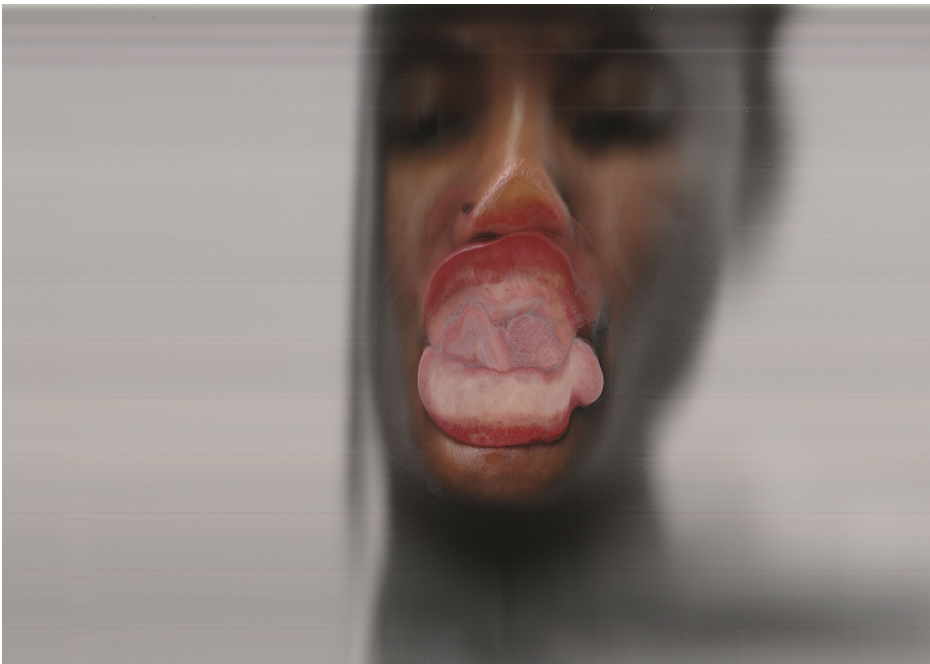

Inverted Tongue

**R 31,500.00 ex.
vat**

Image 1: Artwork

Image 2: Installation shot - inverted Tongue and Tiiso

70 juta, Braamfontein (South Africa)

2023

The Weight of a Kiss

Frame	None
Edition Size	3
Medium	Digital scan on diasec
Height	42.00 cm
Width	59.40 cm
Artist	Motlhoki Nono
Year	2023